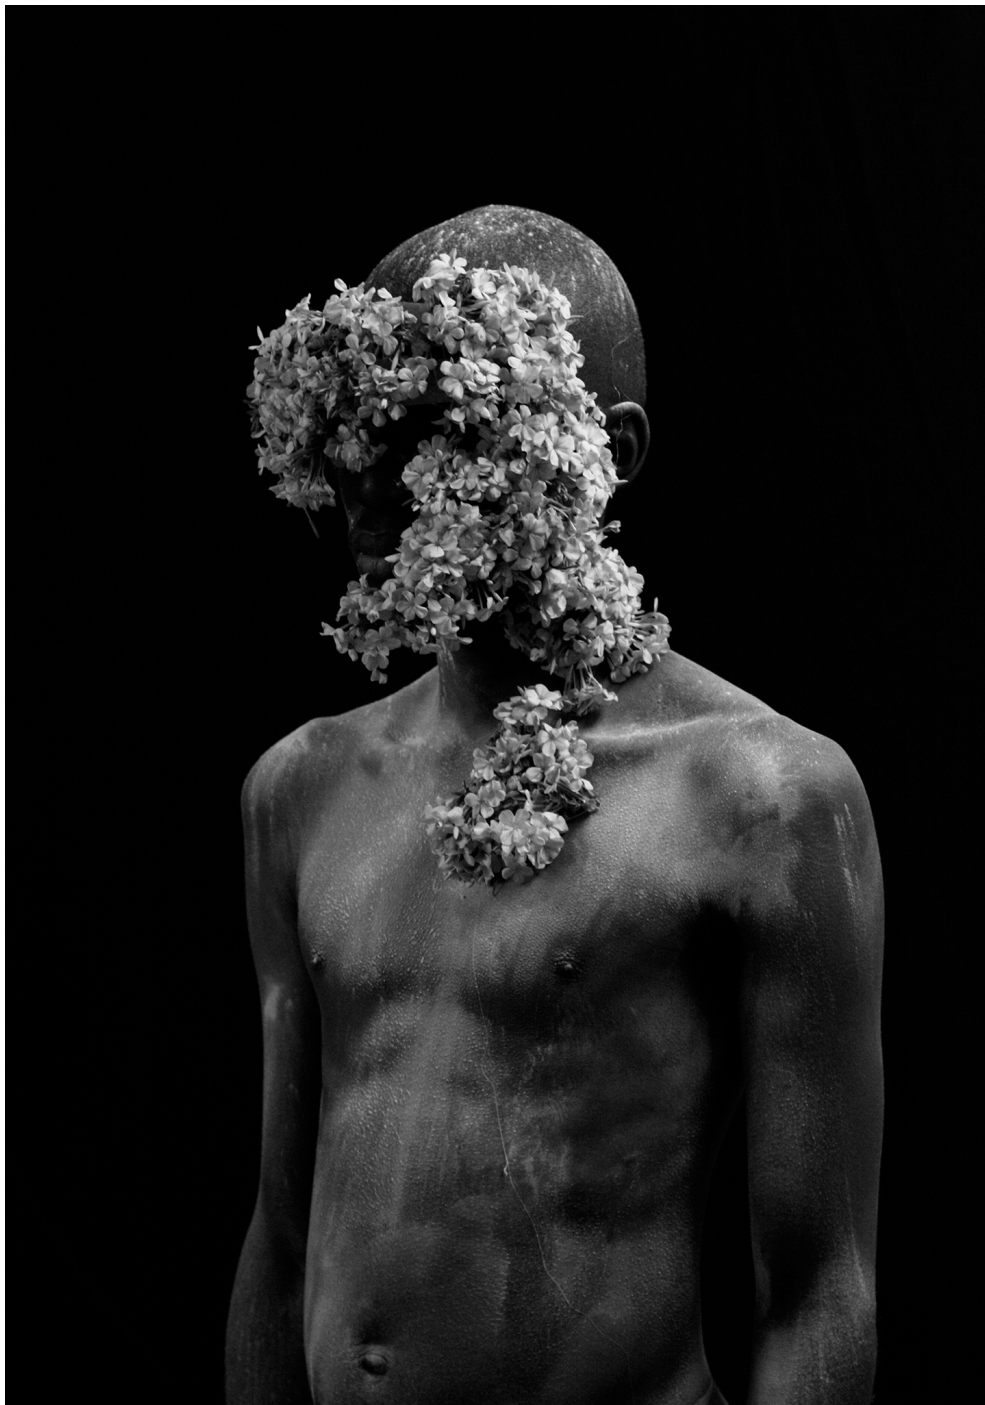

Blind Sight I

R 12,600.00 ex. vat

Frame	None
Edition Size	5
Medium	Inkjet on Fine Art Paper
Location	Francistown, Botswana
Height	84.10 cm
Width	84.90 cm
Artist	Modisa Tim Motsomi
Year	2014