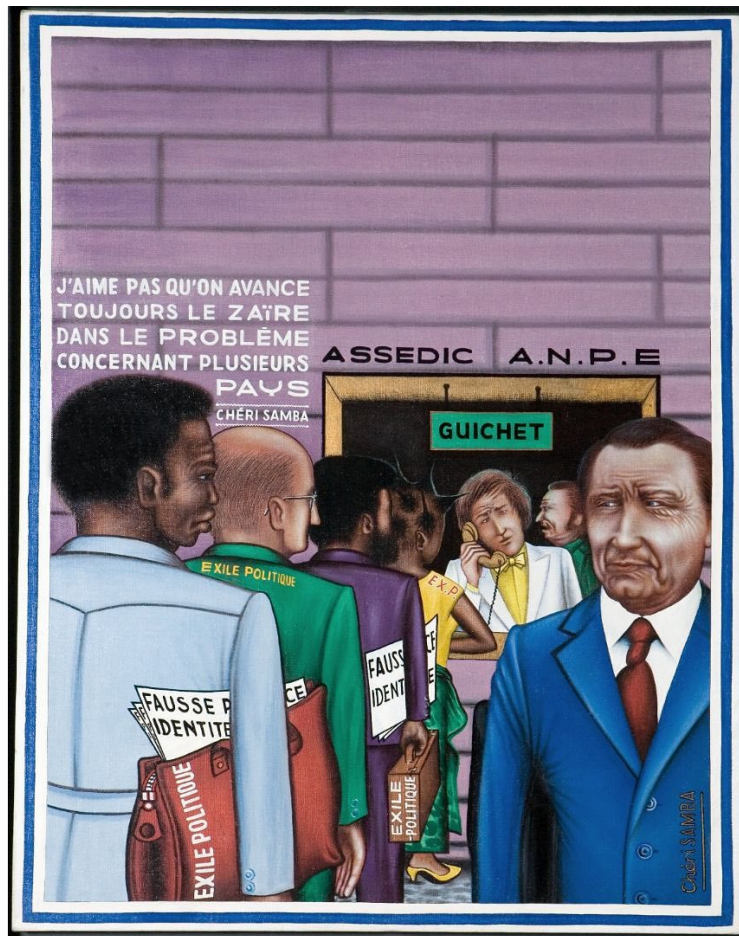

**ASSEDIC-ANPE**

**R 101,550.00 ex.  
vat**

Cheri Samba's "ASSEDIC-ANPE" was painted in 1982.

Acrylic on canvas

77 x 55 cm

R101550 (5.000€)

Frame	None
Medium	Acrylic on Canvas
Location	Kinshasa, Democratic Republic of Congo (DRC)
Height	77.00 cm
Width	55.00 cm
Artist	Chéri Samba
Year	1982