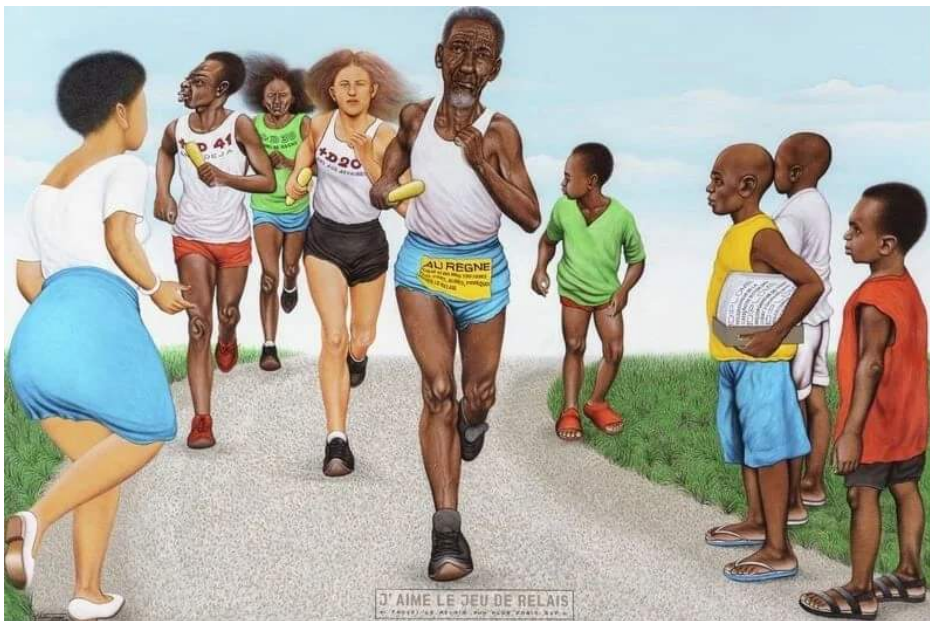

J'aime Le Jeu de Relais

R 304,651.00 ex.
vat

Cheri Samba's "J'aime Le Jeu de Relais" was painted in 2018.

Acrylic on canvas

135 cm x 200 cm

R 304651 (15.000€)

Frame	None
Medium	Acrylic on Canvas
Location	Kinshasa, Democratic Republic of Congo (DRC)
Height	135.00 cm
Width	200.00 cm
Artist	Chéri Samba
Year	2018