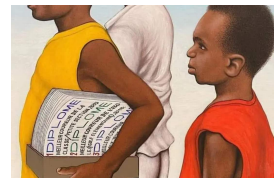

J'aime Le Jeu de Relais

R 304,651.00 ex.
vat

Cheri Samba's "J'aime Le Jeu de Relais" was painted in 2018.

Acrylic on canvas

135 cm x 200 cm

R 304651 (15.000€)

Frame	None
Medium	Acrylic on Canvas
Location	Kinshasa, Democratic Republic of Congo (DRC)
Height	135.00 cm
Width	200.00 cm
Artist	Chéri Samba
Year	2018