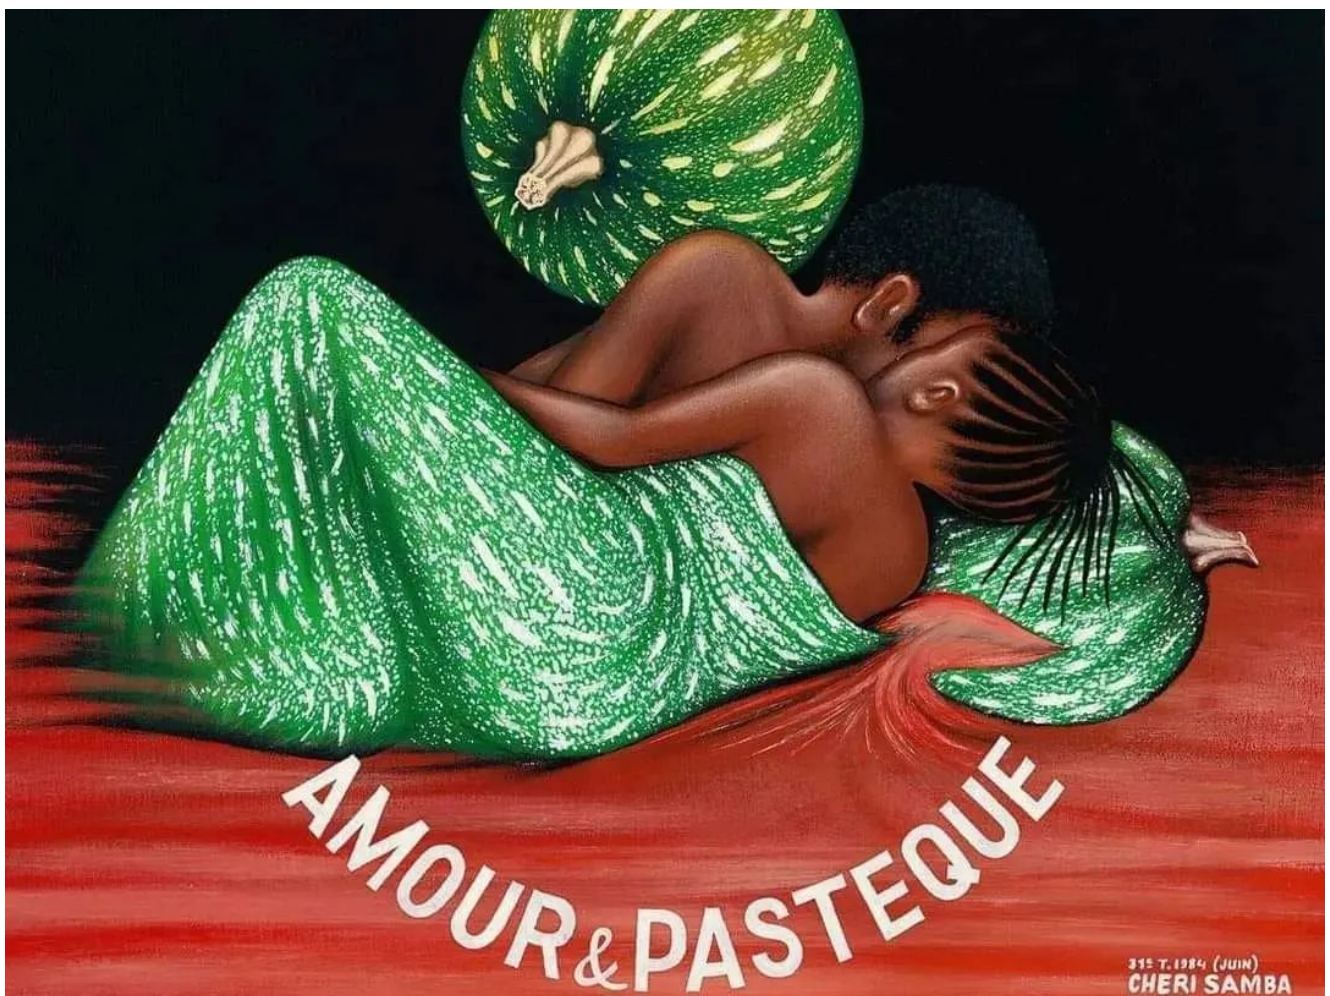

Amour & Pastèque (Love & Watermelon)

**R 142,170.00 ex.
vat**

Cheri Samba's "Amour & Pastèque (Love & Watermelon)" was painted in 1984.

Oil on canvas

79 × 89 cm (31 1/10 × 35 in)

R142170 (7.000€)

Frame	None
Medium	Oil on Canvas
Location	Kinshasa, Democratic Republic of Congo (DRC)
Height	79.00 cm
Width	89.00 cm
Artist	Chéri Samba
Year	1984