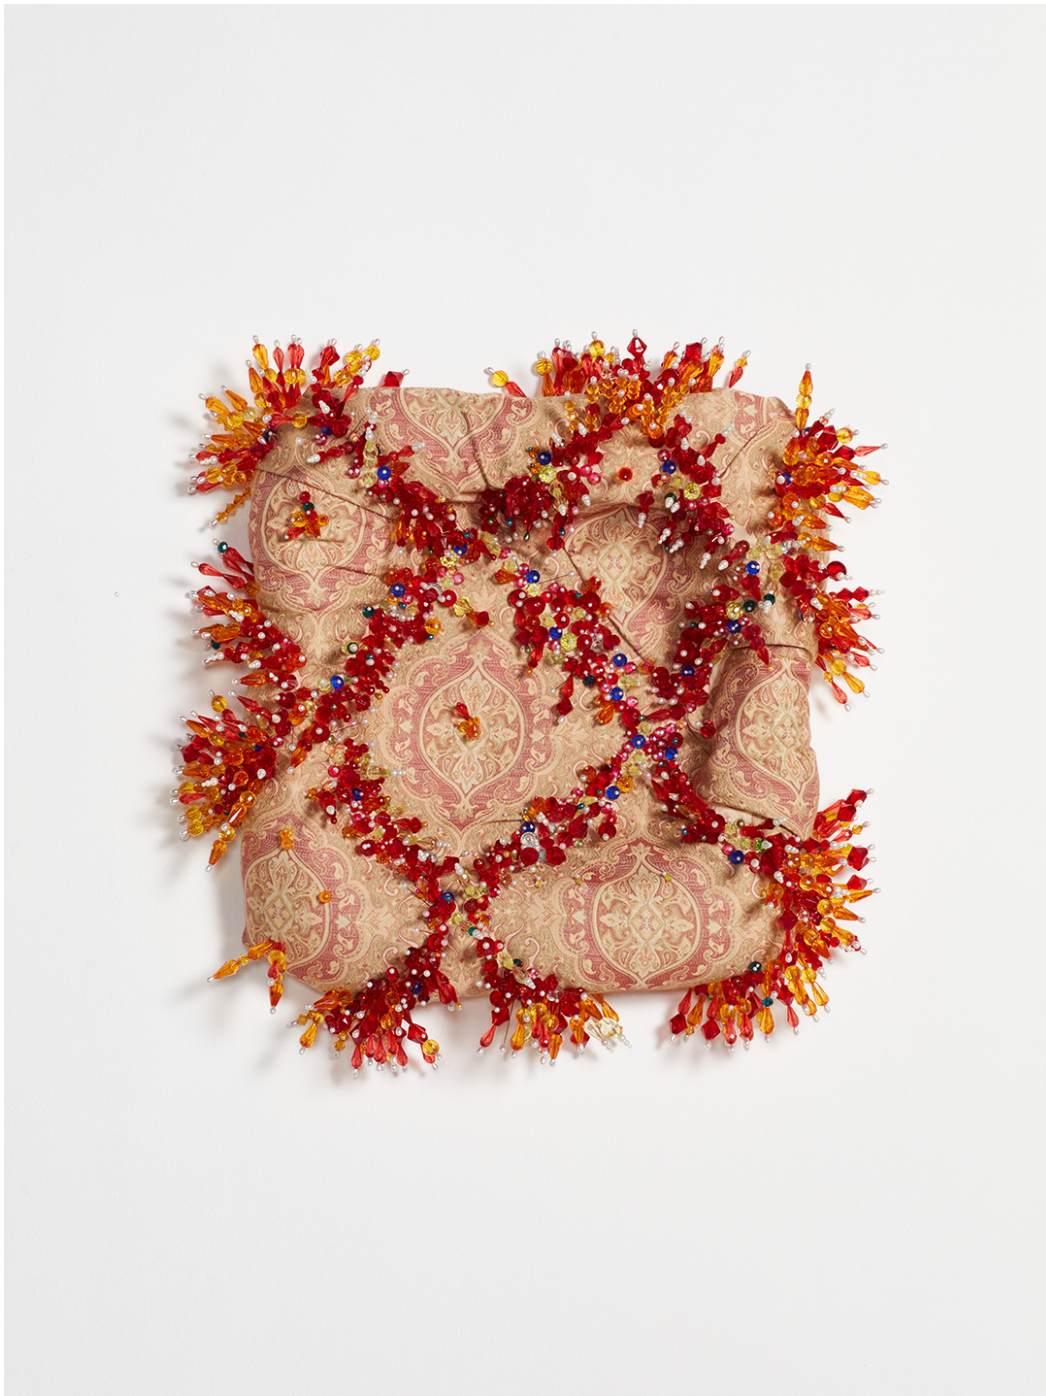

Embraced

Call for Price

Frame	None
Medium	Mixed Media Assemblage
Location	Cape Town, South Africa
Height	65.00 cm
Width	65.00 cm
Artist	Sahlah Davids
Year	2022