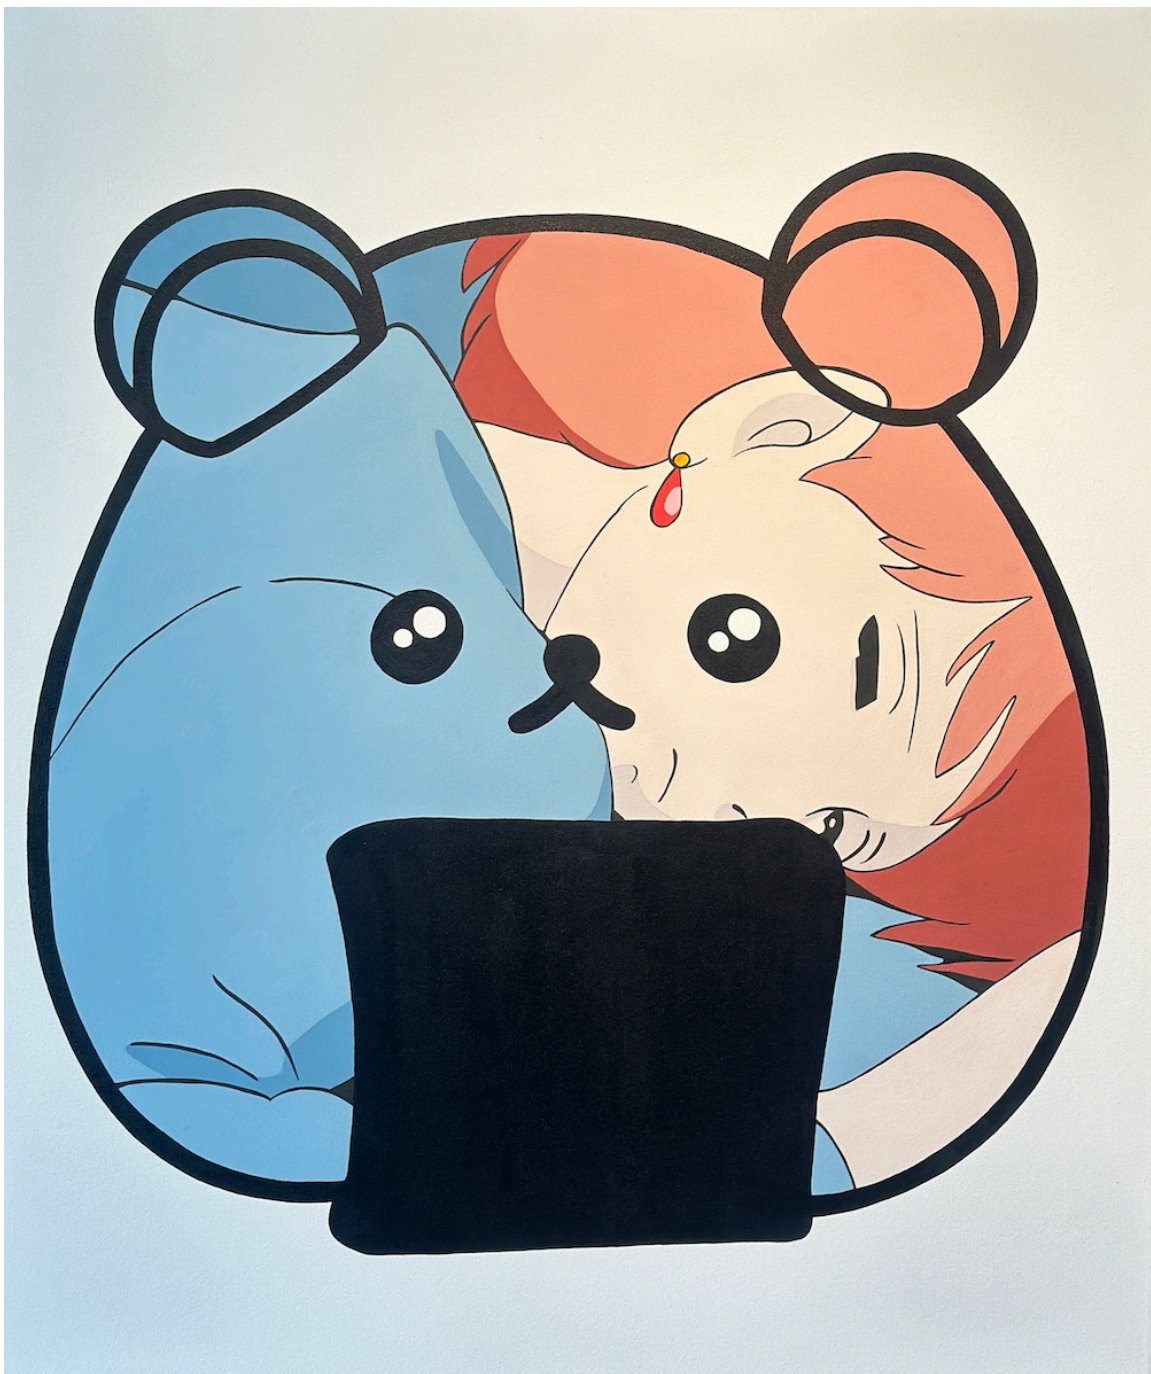

Efficacy

**R 16,000.00 ex.
vat**

Frame	None
Medium	Gouache and Acrylic on Canvas
Location	Cape Town, South Africa
Height	102.00 cm
Width	87.00 cm
Artist	Dominique Sarah Benton
Year	2024