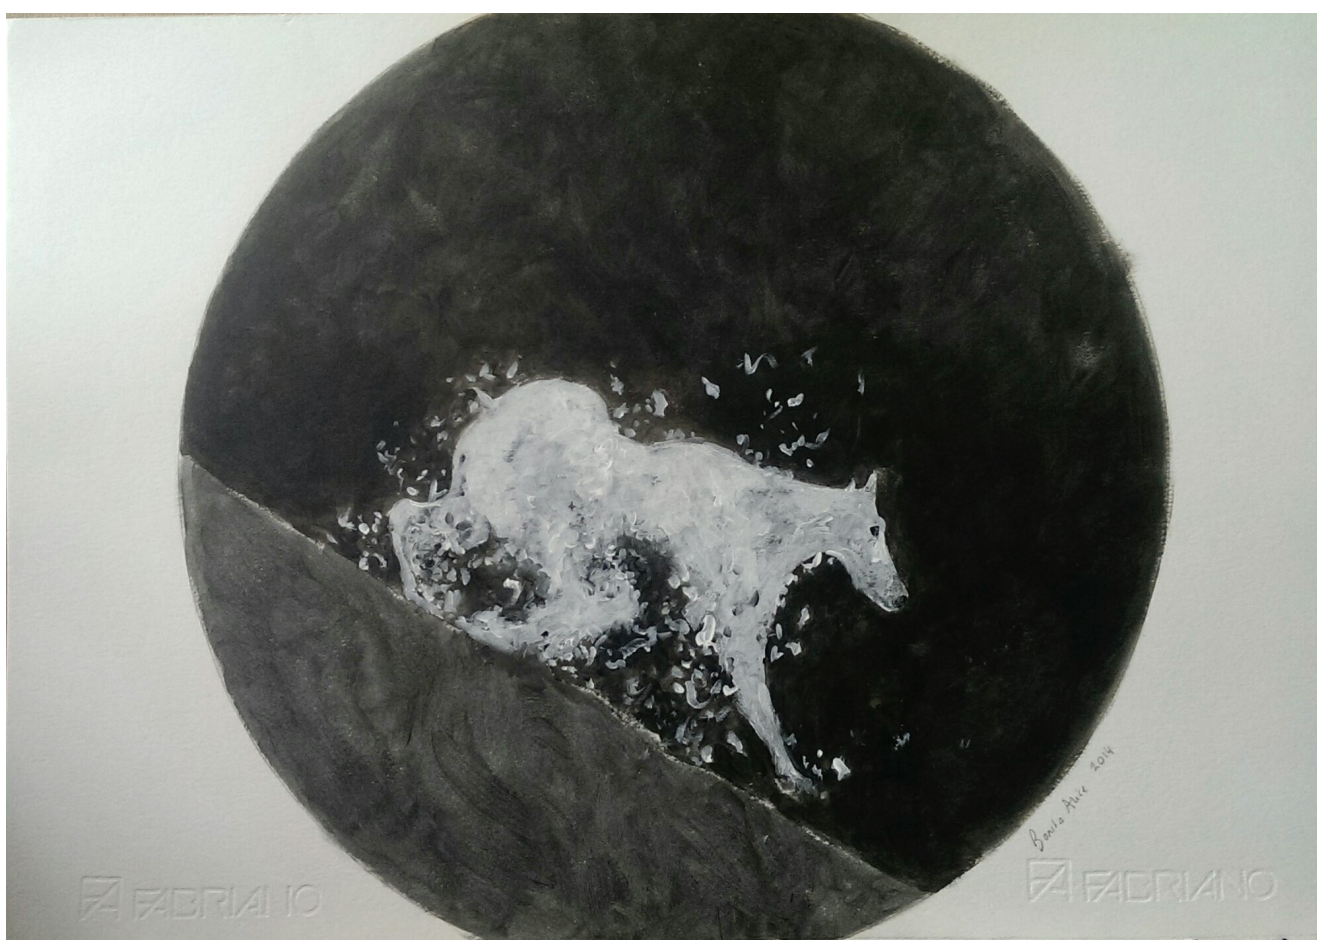

Beast in Snow

R 10,000.00 ex.
vat

In *Beast in Snow*, 'Beast', a creature of uncertain identity, appears to dissolve inside her own snowstorm, as she passes through a dark landscape. *Beast in Snow* continues Bonita Alice's ongoing musings on the idea that our relationship with other animals is more complex, mysterious and fundamental to our relationship with ourselves than we might like to imagine. 'Beast' may in fact be part of ourselves, the mysterious landscape may be a landscape of emotion, memory and dreams.

Frame	Flat, Square Profile, Natural Wood
Medium	Acrylic on Paper
Location	Cape Town, South Africa
Height	47.50 cm
Width	62.50 cm
Artist	Bonita Alice
Year	2014