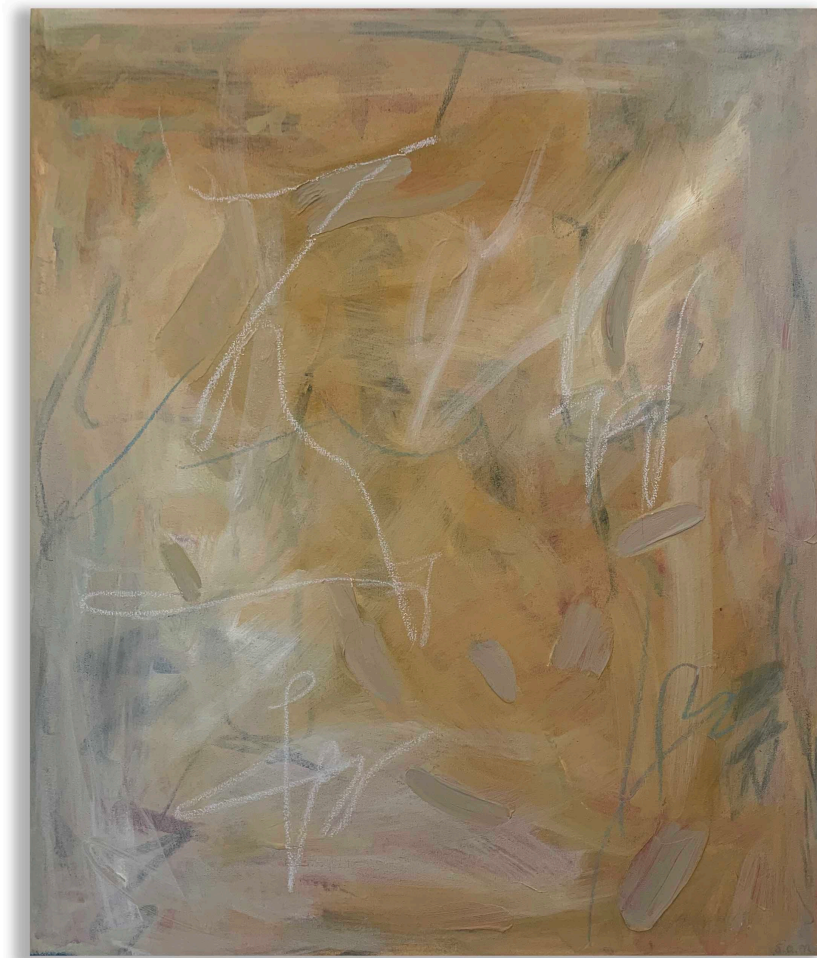

Soft Light

R 6,800.00 ex. vat

Abstract expressionism is at the core of all Simone's work as she delves into the her own sense of self and the complexities of life through colour, form and expression. She believes that layers have the power to create depth and dimensionality. And it's through layering that she is able to process the intricacies and narratives of human experience. Soft Light was created to seek a calmness of mind. A quote to sum it up is: "Calmness of mind is one of the beautiful jewels of wisdom".

Frame	None
Medium	Oils and Pastel on Canvas
Location	Cape Town, South Africa
Height	60.90 cm
Width	50.80 cm
Artist	Simone Verfaille
Year	2024