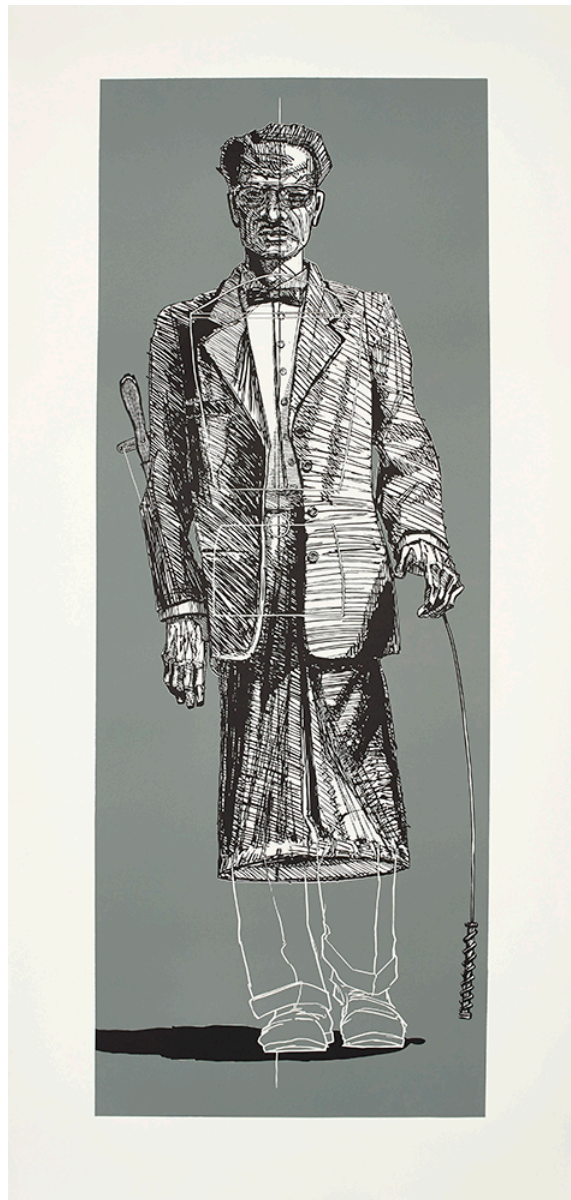

**Johnston**

**R 23,104.35**

Frame	None
Medium	Linocut
Location	Johannesburg, South Africa
Height	185.50 cm
Width	83.00 cm
Artist	Adrian Kohler
Year	2016