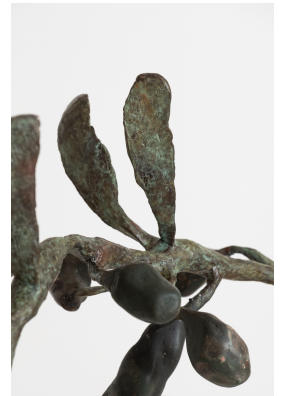

**Khahla**

**Call for Price**

Frame	None
Edition Size	9
Medium	Bronze and soil
Location	Cape Town, South Africa
Height	23.00 cm
Width	56.00 cm
Artist	Atang Tshikare
Year	2024