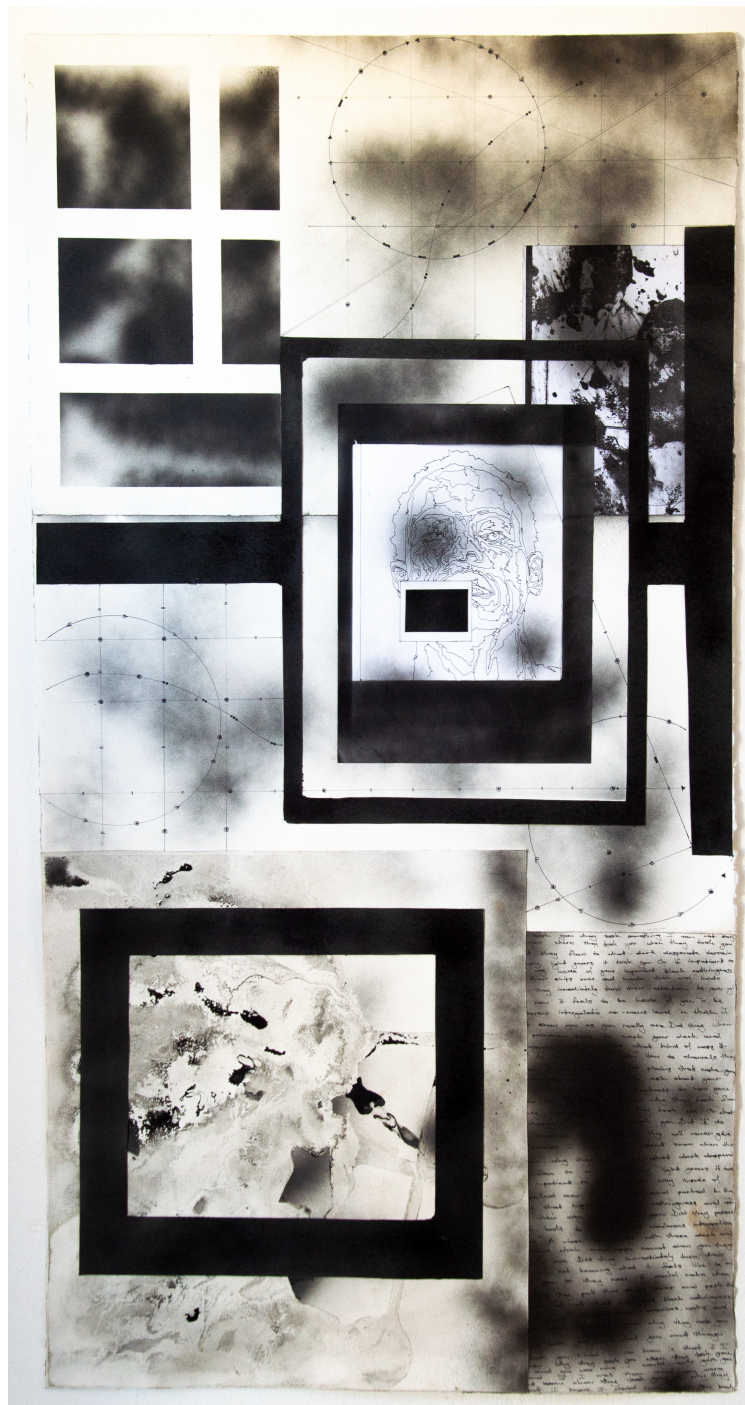

Black Box I

R 20,400.00

#collage#mixedmedia#blackbody#botswanaartist

Frame	None
Medium	https://latitudes.online/shows/new-shows/brutal-wonder-land.html
Location	Gaborone, Botswana
Height	91.00 cm
Width	56.00 cm
Artist	Modisa Tim Motsomi
Year	2024