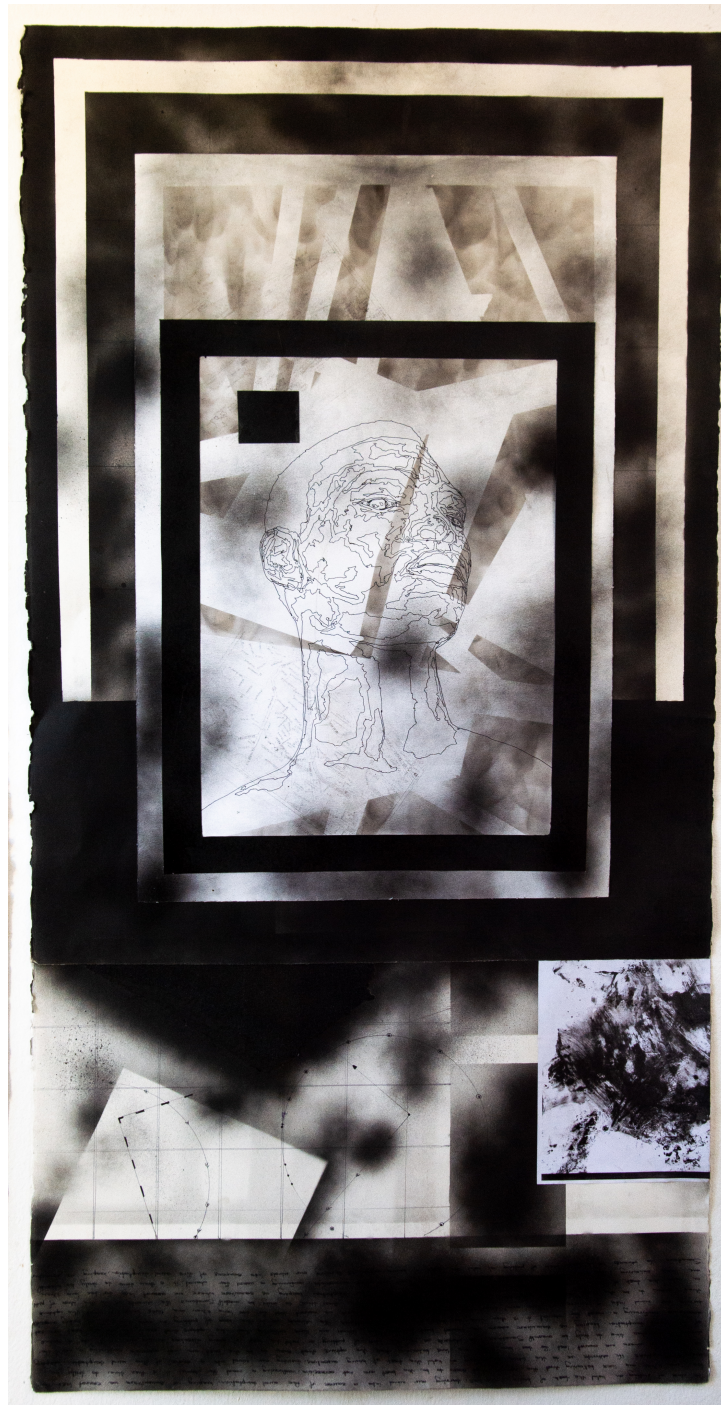

Black Box II

R 20,400.00

#collage#mixedmedia#blackbody#botswanaartist

Frame	None
Medium	https://latitudes.online/shows/new-shows/brutal-wonder-land.html
Location	Gaborone, Botswana
Height	91.00 cm
Width	56.00 cm
Artist	Modisa Tim Motsomi
Year	2024