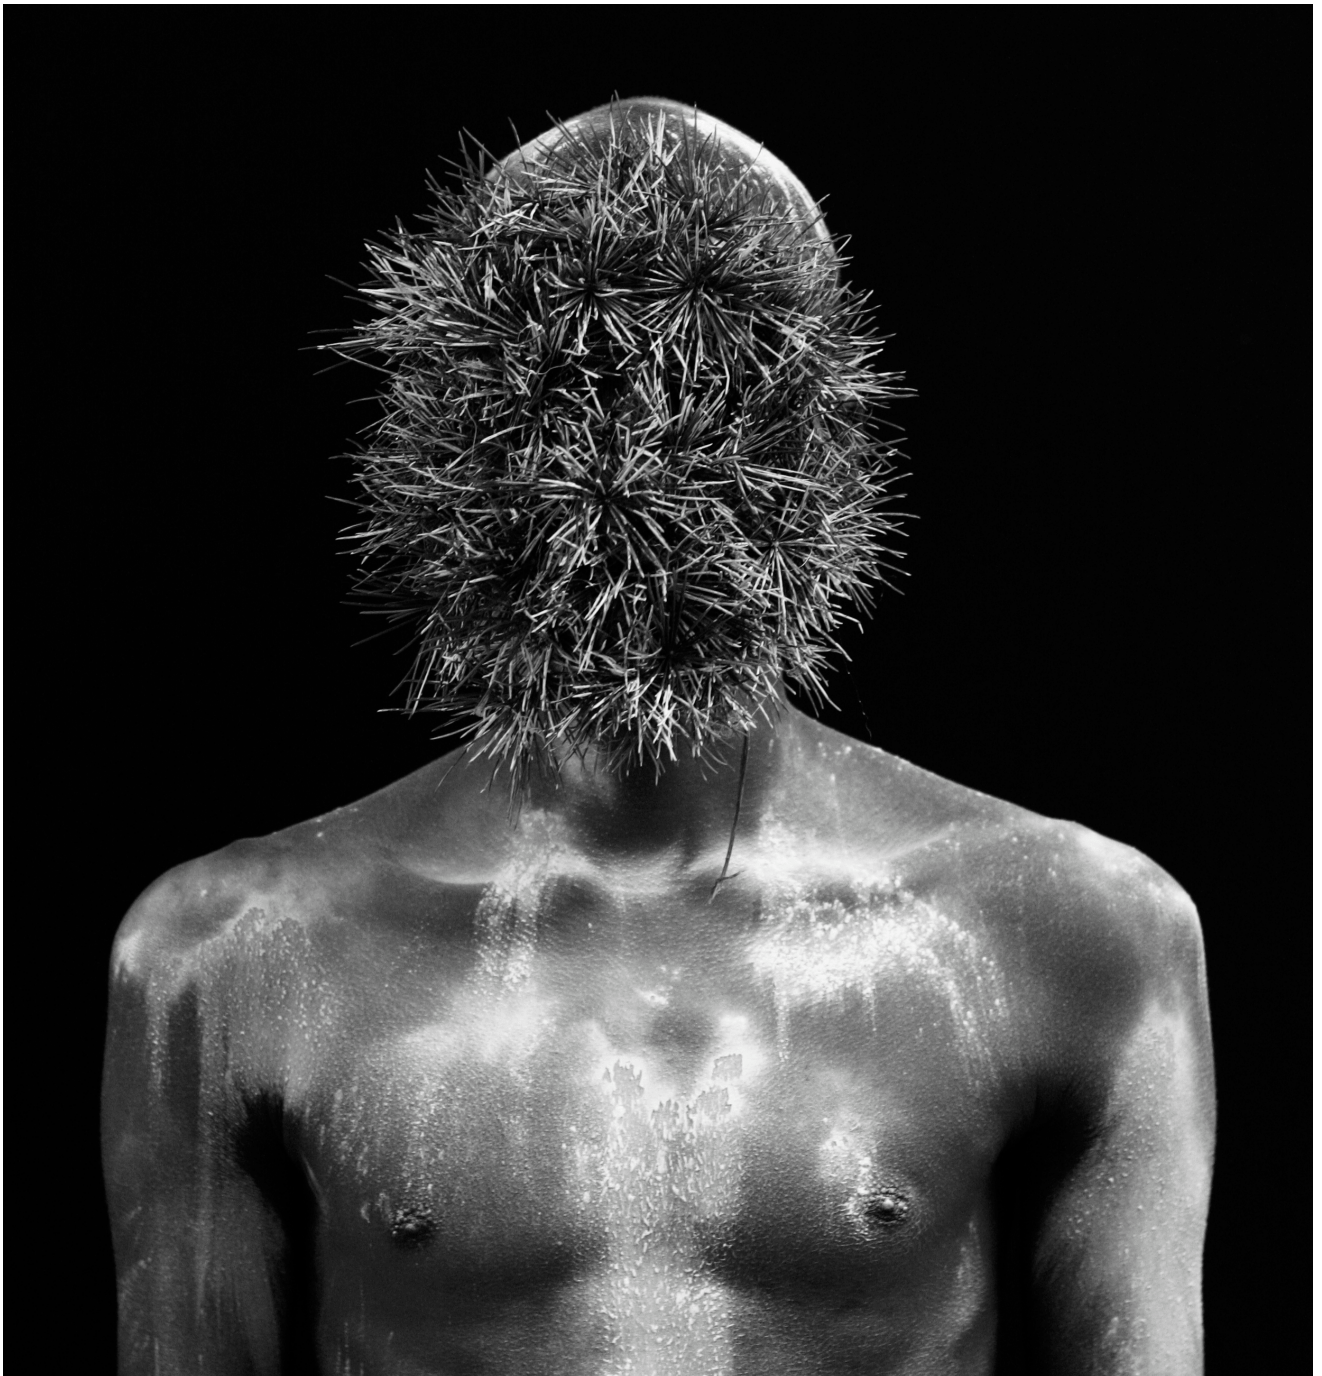

Mask I

R 18,000.00

Frame	30mm eco-acrylic 2-toned wood and black frame with 90mm white surround matting
Edition Size	5
Medium	Archival Inks on 310gsm Full Cotton Fibre Matte Paper
Location	Gaborone, Botswana
Height	78.00 cm
Width	78.00 cm
Artwork Height	60
Artwork Width	60
Artist	Modisa Tim Motsomi
Year	2012