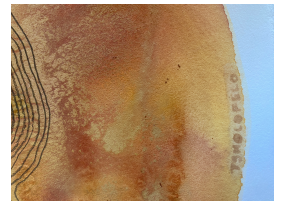

Things Fall apart- TSHOLOFELO/HOPE

R 22,550.00

Medium	Botswana Earth Pigment Watercolours on Paper
Location	Gaborone, Botswana
Height	49.00 cm
Width	45.00 cm
Artwork Height	47
Artwork Width	37
Artist	Ann Gollifer
Year	2024