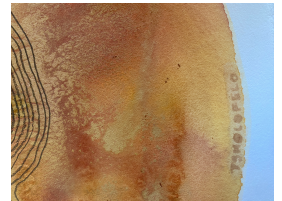

Things Fall apart- TSHOLOFELO/HOPE

**R 22,550.00 ex.
vat**

Medium	Botswana Earth Pigment Watercolours on Paper
Location	Gaborone, Botswana
Height	49.00 cm
Width	45.00 cm
Artwork Height	47
Artwork Width	37
Artist	Ann Gollifer
Year	2024