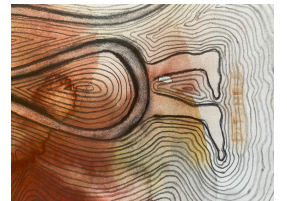

Things Fall apart- DITSHELE/RANCOUR

R 22,550.00

Medium	Botswana Earth Pigment Watercolours on Paper
Location	Gaborone, Botswana
Height	49.00 cm
Width	45.00 cm
Artwork Height	47
Artwork Width	37
Artist	Ann Gollifer
Year	2024