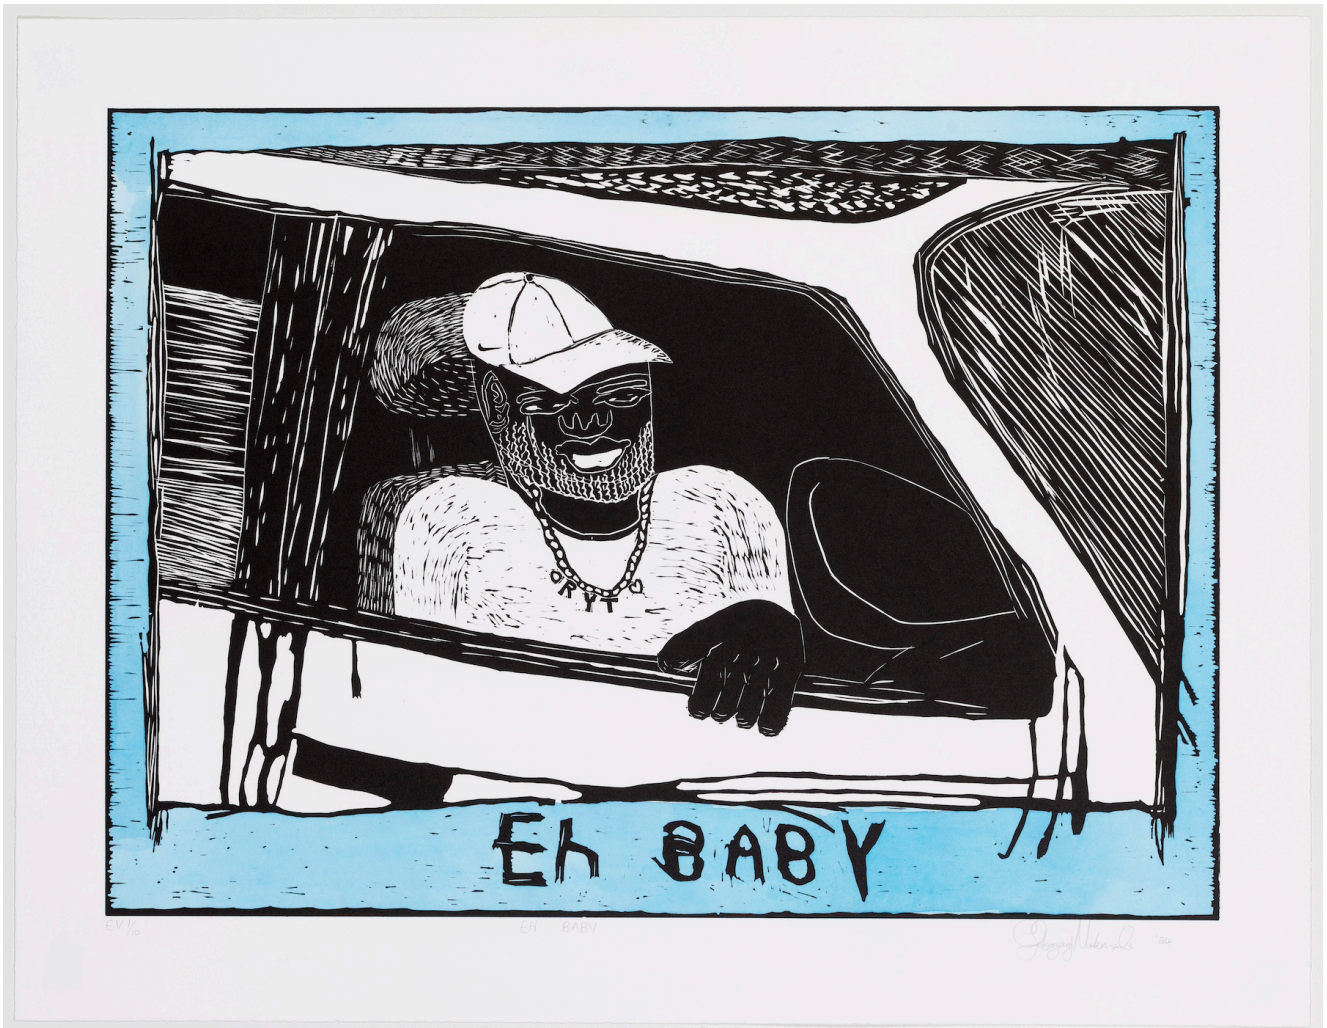

Eh Baby

R 7,500.00

Frame	Kiaat frame
Edition Size	10
Medium	Linocut with hand colouring
Location	Johannesburg, South Africa
Height	56.00 cm
Width	72.00 cm
Artist	Lebogang Mabusela
Year	2024