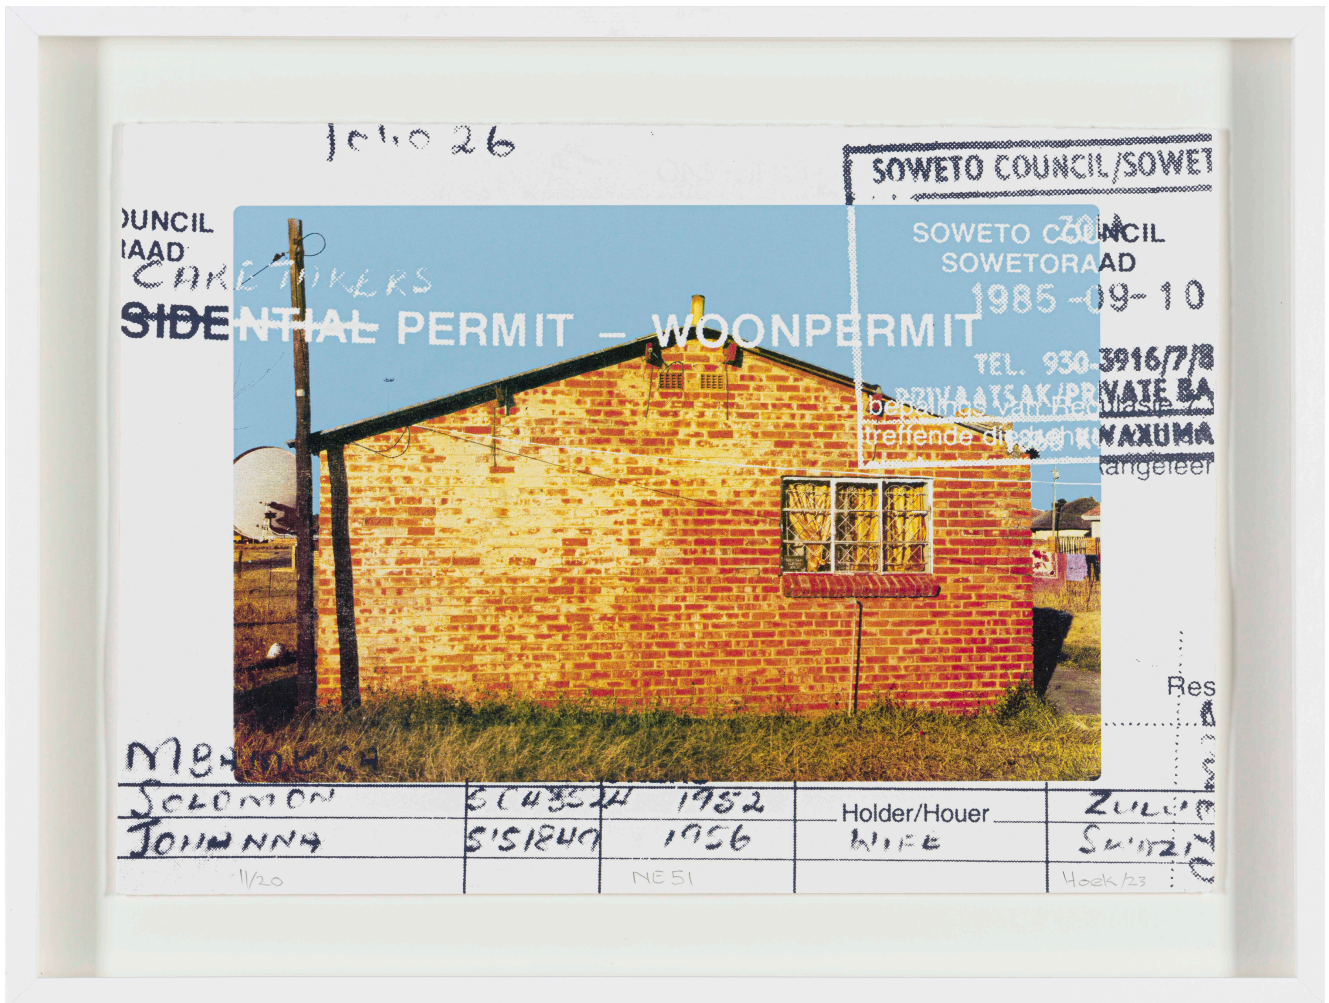

NE 51

R 7,000.00

Frame	None
Edition Size	20
Medium	6 Layer Silkscreen
Location	Johannesburg, South Africa
Height	35.00 cm
Width	50.00 cm
Artist	Hoek Swaratlhe
Year	2023