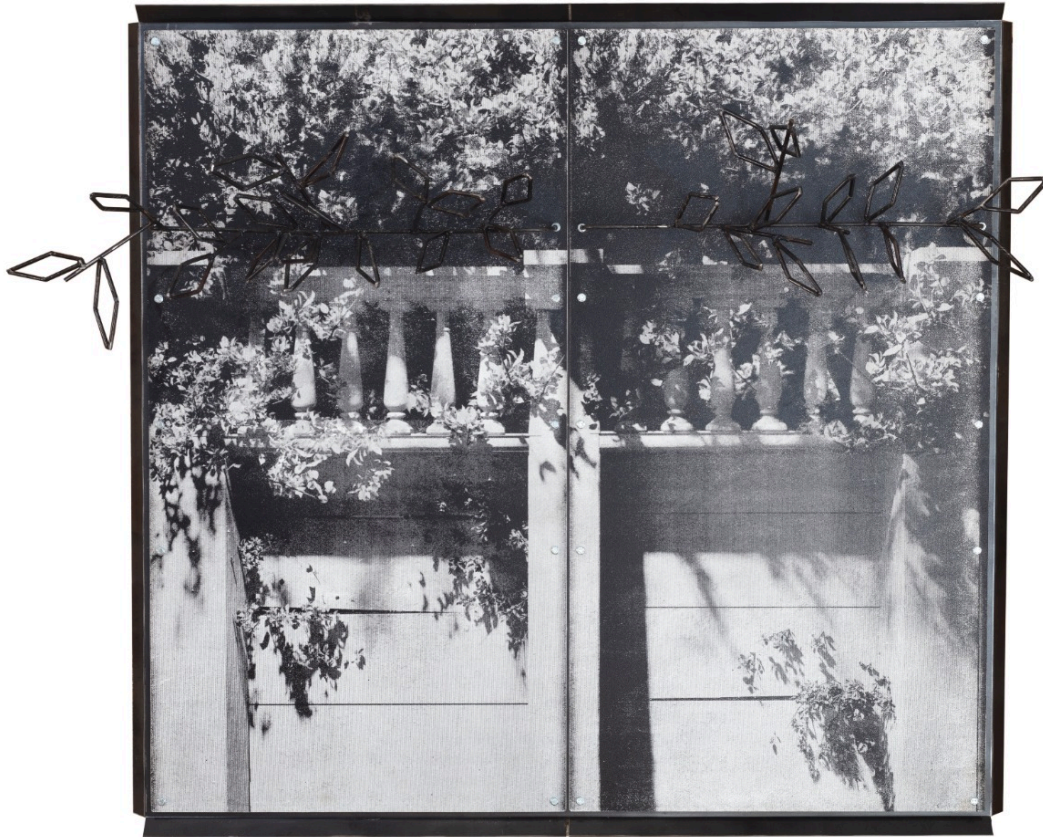

Fence to Face

**R 45,000.00 ex.
vat**

Medium	Mixed Media, Screen Print on Wood
Location	Johannesburg, South Africa
Height	130.00 cm
Width	115.00 cm
Artist	Ntsako Nkuna
Year	2024