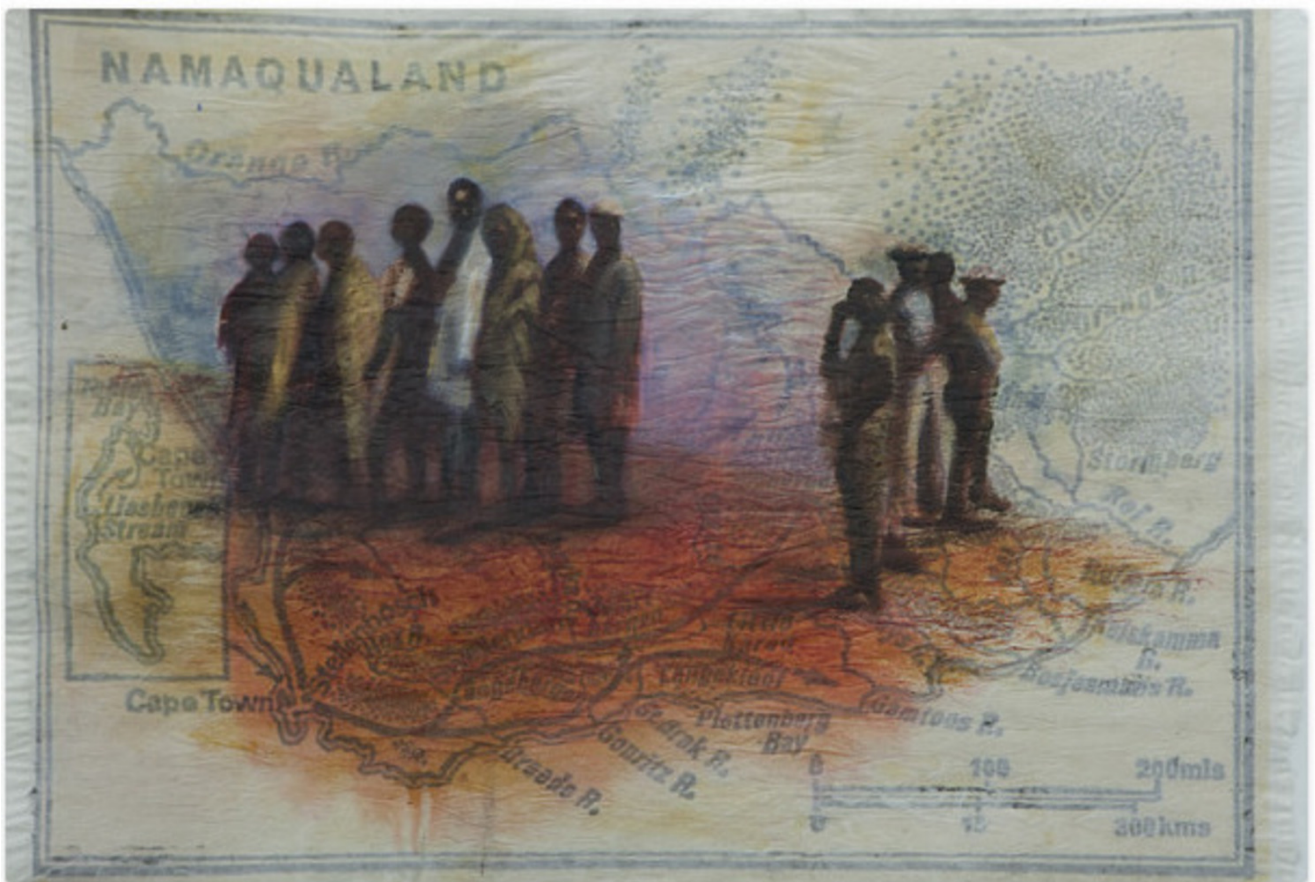

Namaqualand

**R 48,000.00 ex.
vat**

Medium	Oil Pigment on Hand Made Paper with Embedded Map
Location	Johannesburg, South Africa
Height	59.00 cm
Width	85.00 cm
Artist	Sue Martin
Year	2019