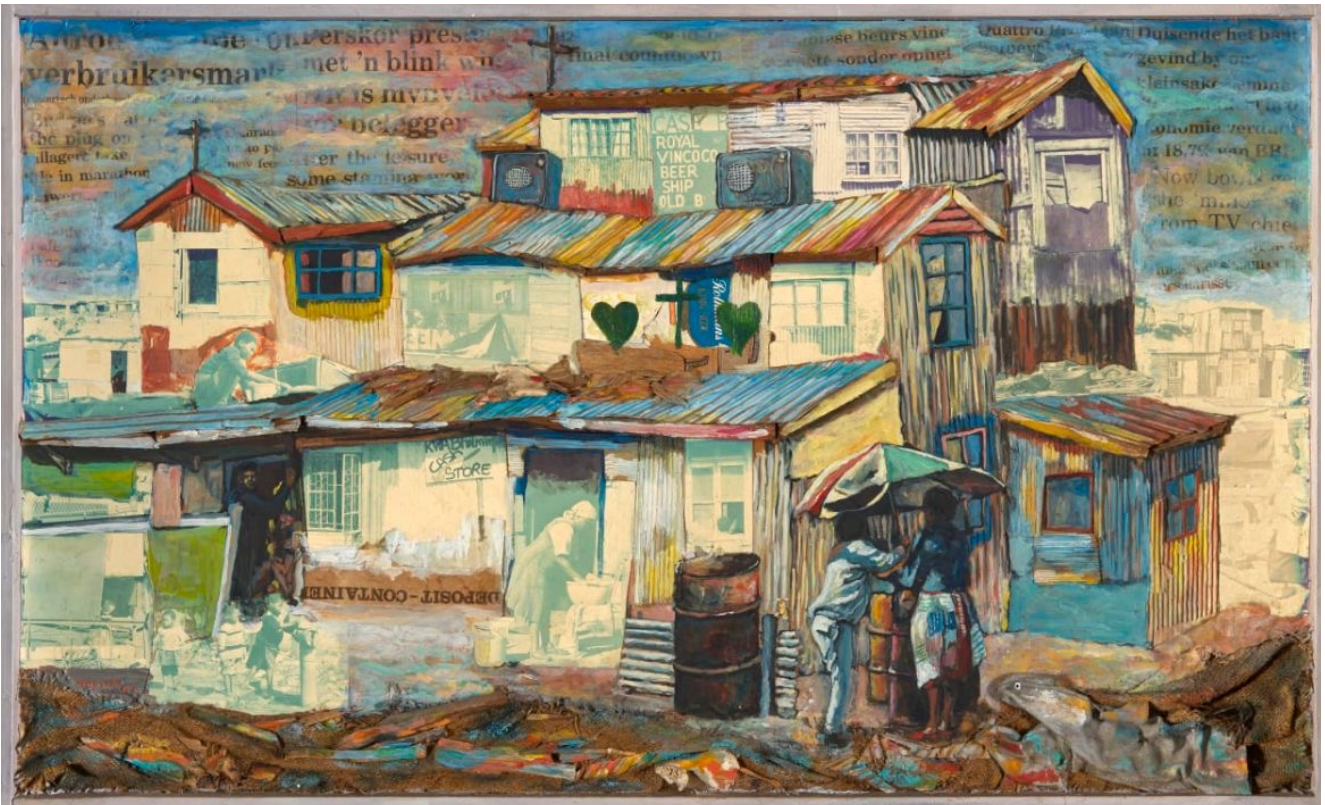

**Township Scene**

**R 40,000.00**

Frame	None
Medium	Mixed media on board
Location	Johannesburg, South Africa
Height	55.00 cm
Width	92.00 cm
Artist	Willie Bester
Year	1992