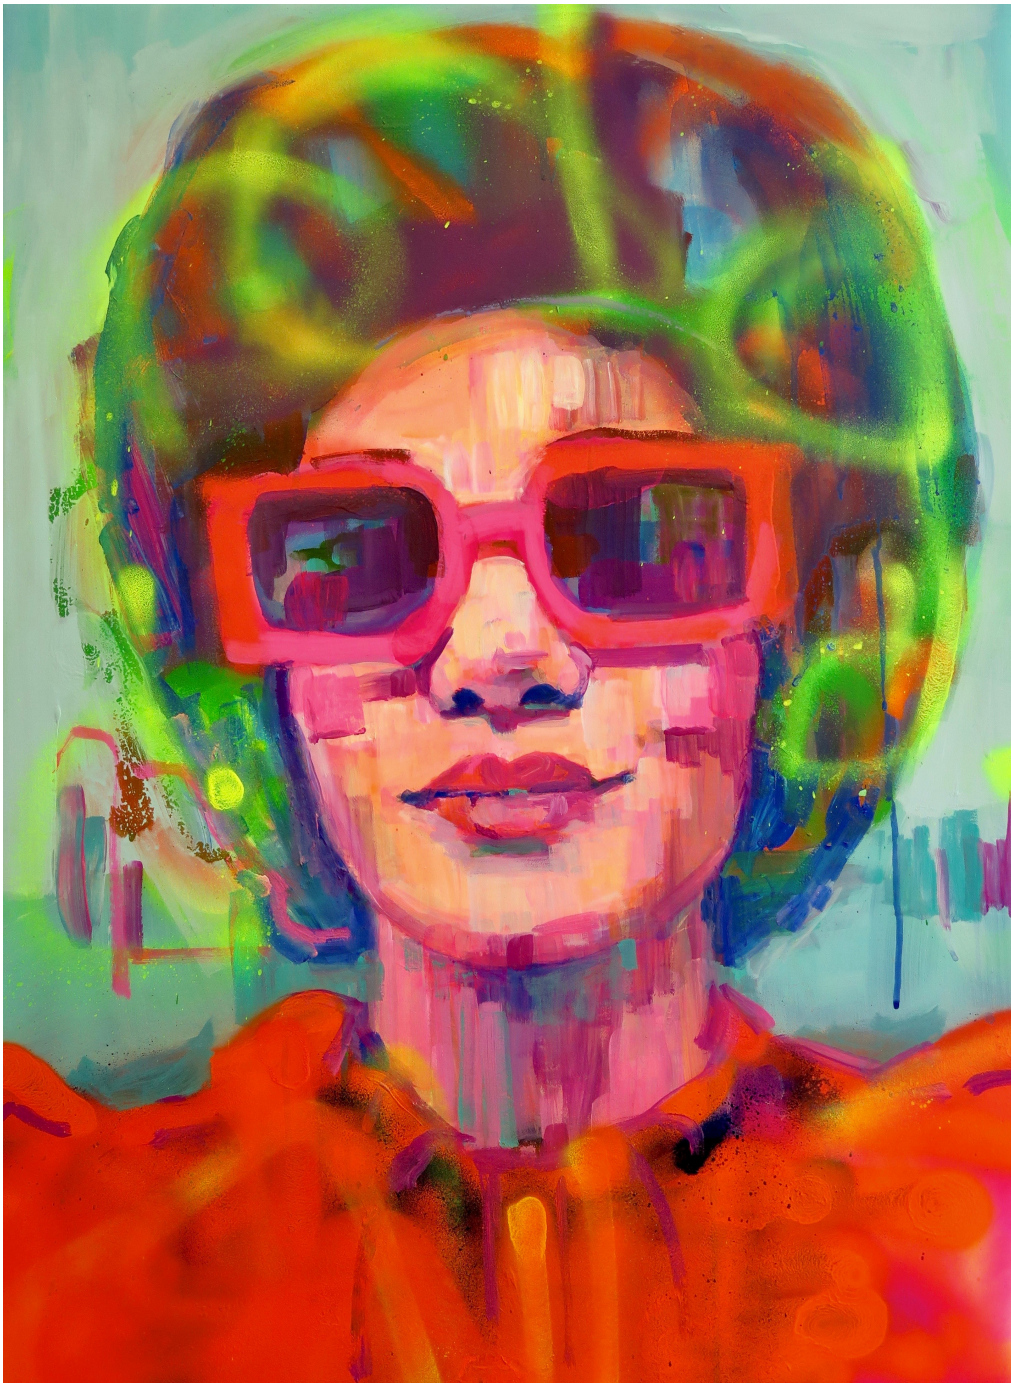

SAMLAO

**R 33,043.48 ex.
vat**

Frame	None
Medium	Acrylic & Spray Paint on Paper
Location	Cape Town, South Africa
Height	77.00 cm
Width	56.00 cm
Artist	Kilmany-Jo Liversage
Year	2024