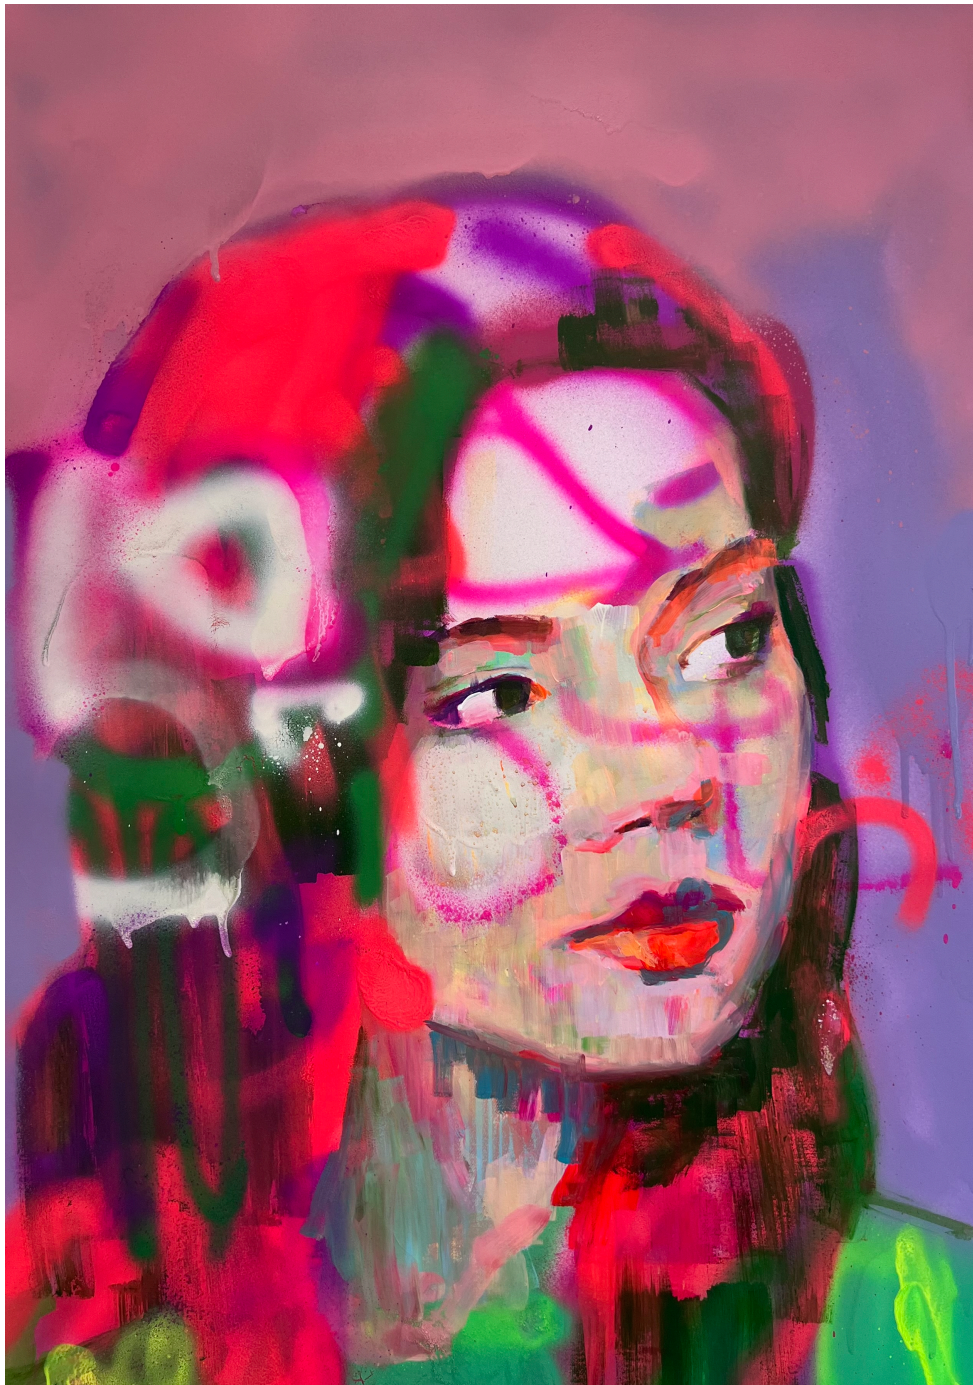

**LANA523**

**R 33,043.48 ex.  
vat**

Frame	None
Medium	Acrylic & Spray Paint on Paper
Location	Cape Town, South Africa
Height	77.00 cm
Width	56.00 cm
Artist	Kilmany-Jo Liversage
Year	2024