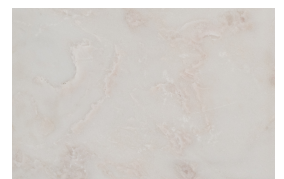

**Half Moon**

**Call for Price**

Frame	None
Medium	Galvanized Steel and Namibian Marble
Location	Cape Town, South Africa
Height	210.00 cm
Width	76.00 cm
Artist	Michele Mathison
Year	2024