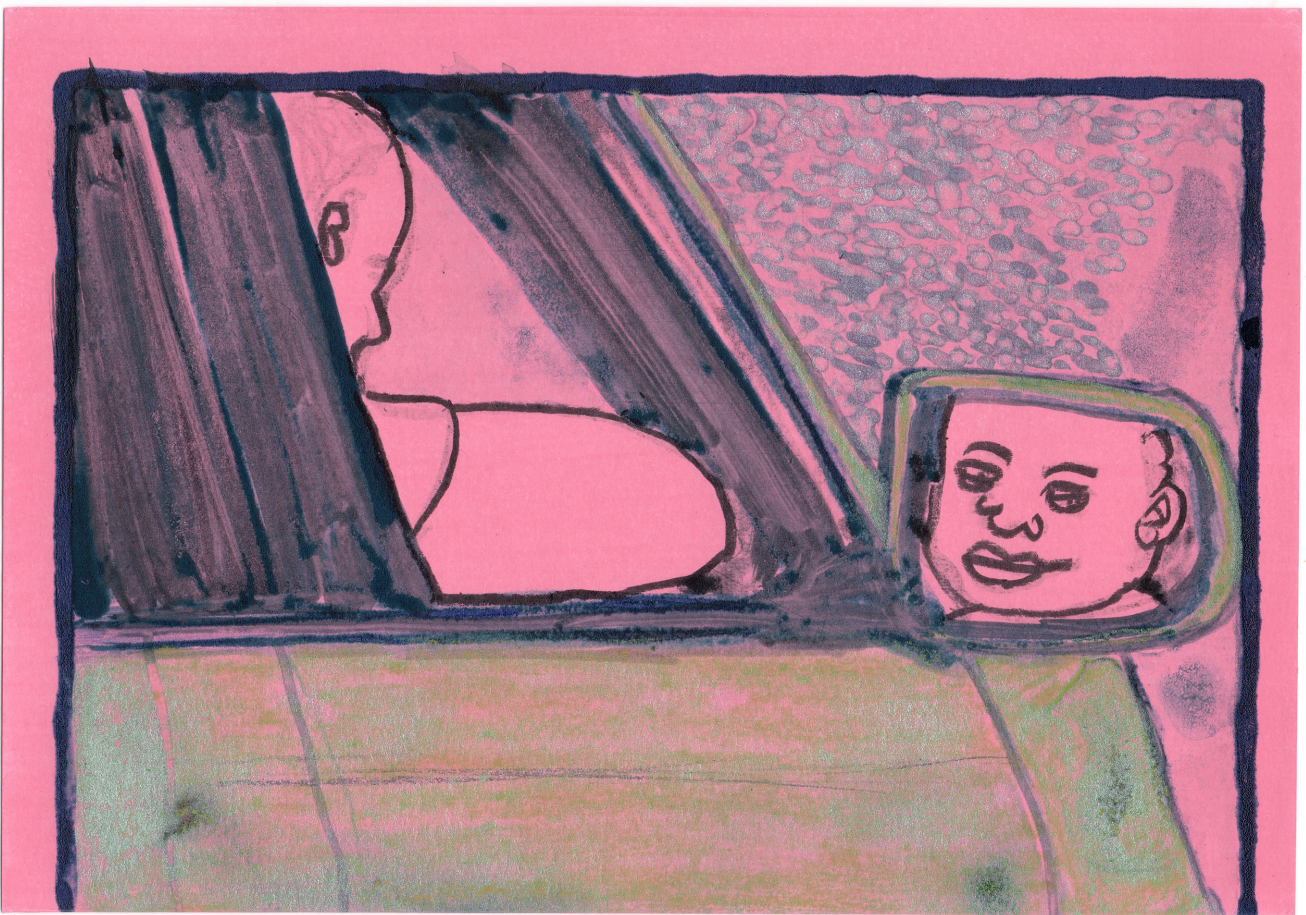

**Hello Muhle**

**R 3,000.00**

Frame	None
Medium	Water Color Monotype
Location	Johannesburg, South Africa
Height	14.80 cm
Width	21.00 cm
Artist	Lebogang Mabusela
Year	2024