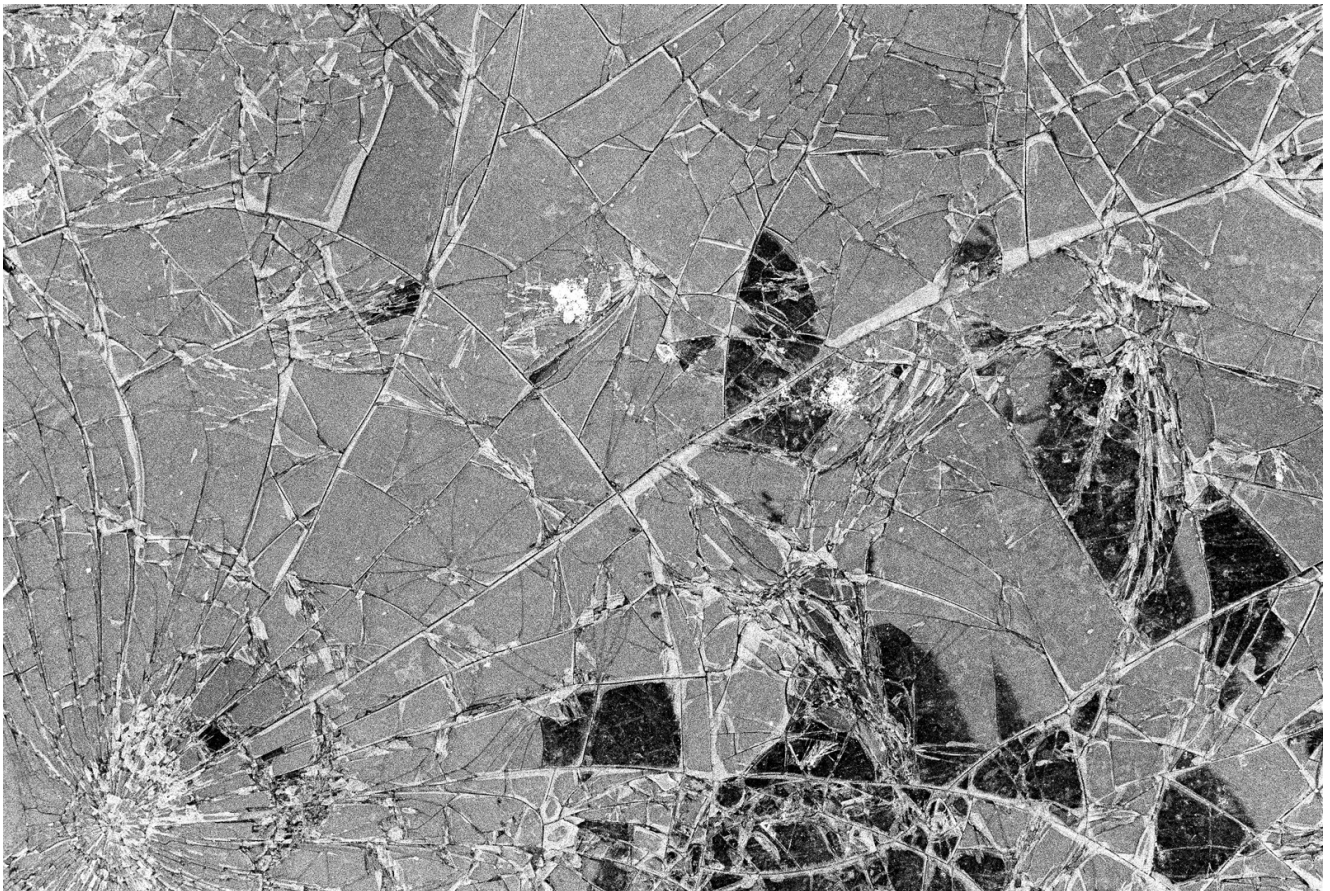

shattered glass

R 9,500.00 ex. vat

black and white photographic print analogue shattered glass patterns

Frame	None
Edition Size	7
Medium	Photographic Print on Hahnemuhle Photo Rag
Location	gaborone, Botswana
Height	60.00 cm
Width	40.00 cm
Artist	Visule Kabunda
Year	2023