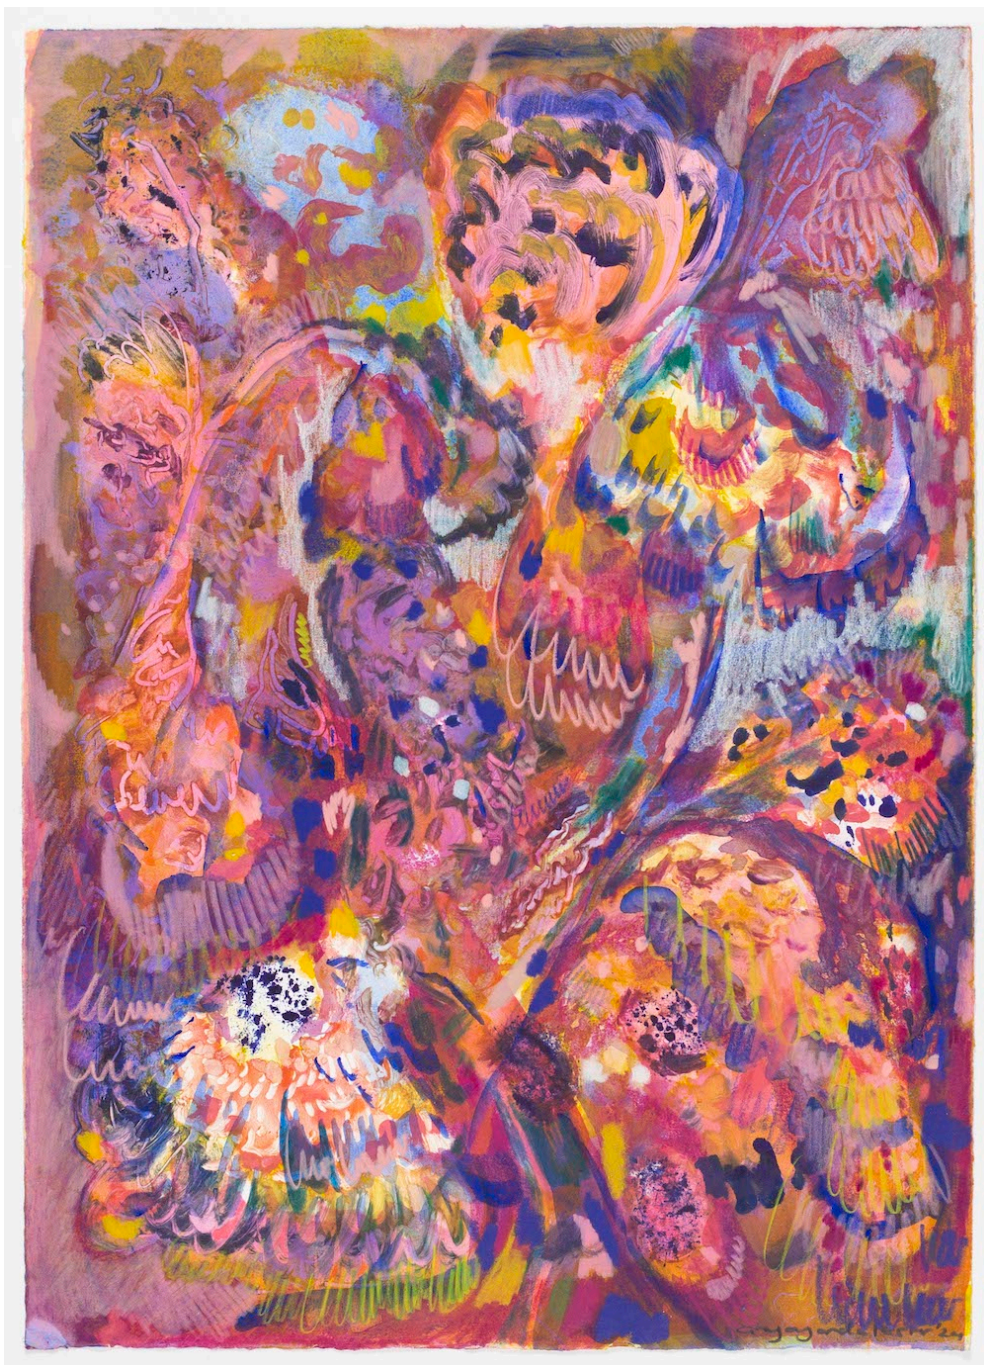

Next to you

R 4,820.00

An Original abstract floral work by Cape Town based artist, Amy Ayanda Lester. This is an Oil based monotype with hand work in Stabilo Woody's, Caran d'ache crayons and pencil crayon. Artwork printed on 300 gram Somerset Satin.

Frame	None
Medium	Medium: Oil Based Monotype with Hand Work in Stabilo Woody's, Caran D'ache Crayons and Pencil Crayon on 300gsm Somerset Satin. Fabriano Cromia 220gsm
Location	Cape Town, South Africa
Height	38.50 cm
Width	28.00 cm
Artist	Amy Ayanda Lester
Year	2024