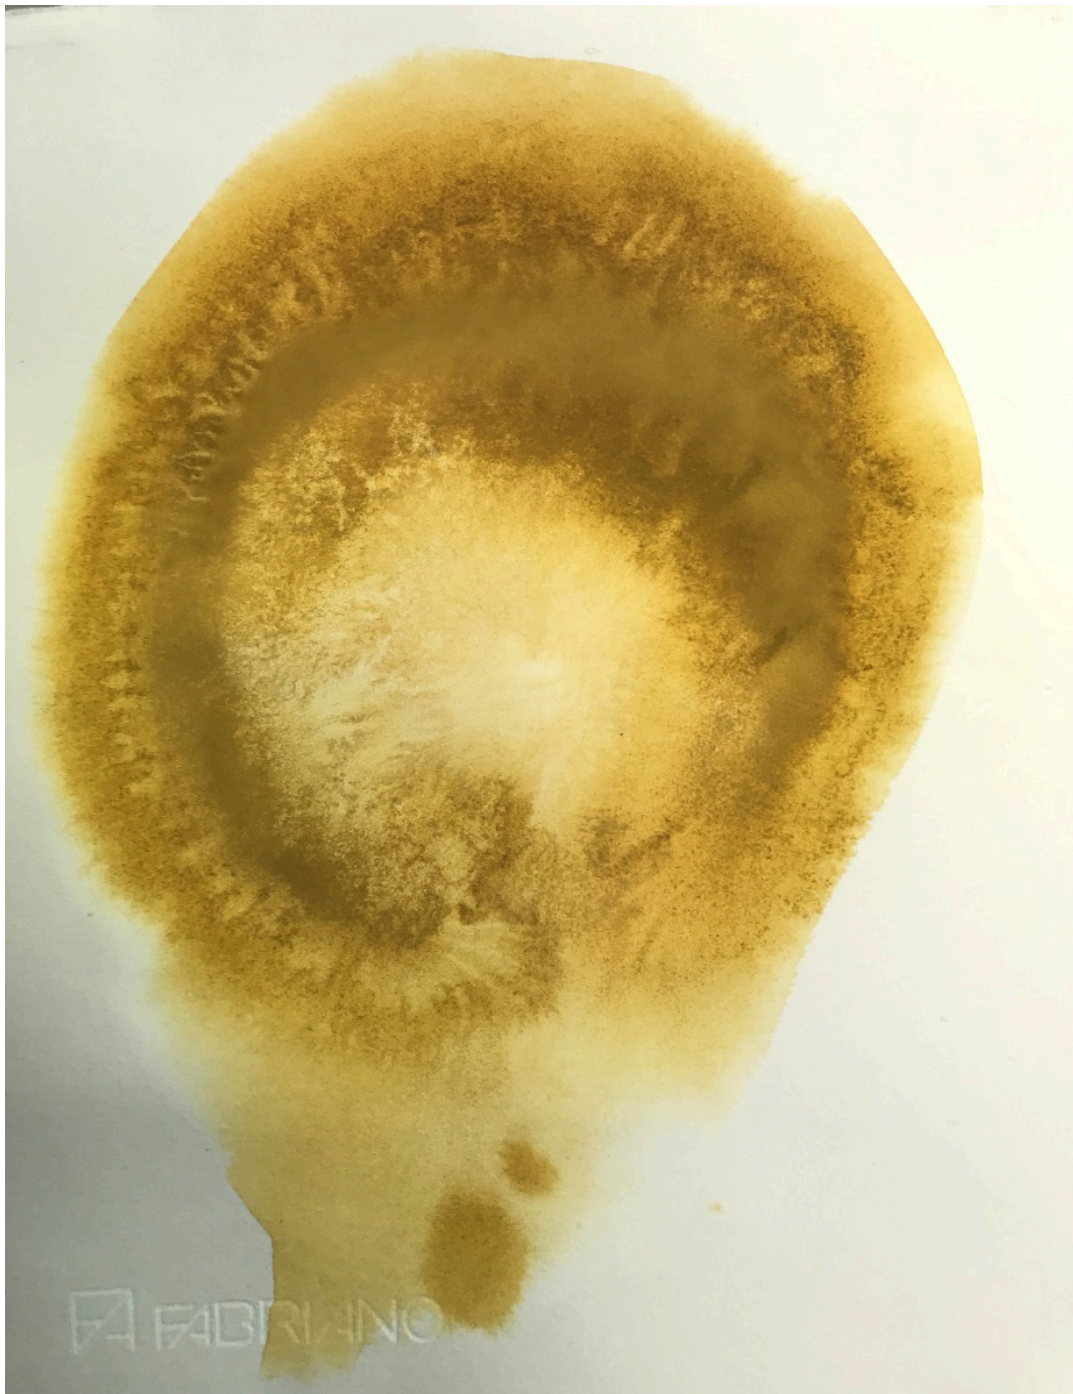

---

**Sea Change 10**

**R 9,000.00**

Medium	Botswana Earth Pigment Water Color on Arches Paper
Location	Gaborone, Botswana
Height	46.50 cm
Width	44.50 cm
Artist	Ann Gollifer
Year	2020