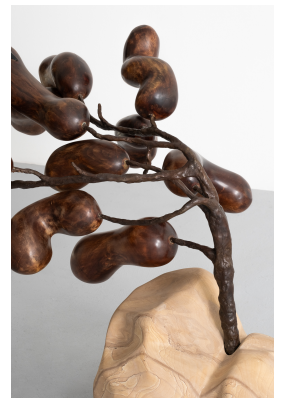

Setlhare Se Sekaka

Call for Price

Frame	None
Medium	Stone, Bronze, Wood and Tourmaline
Location	Cape Town, South Africa
Height	101.00 cm
Width	130.00 cm
Artist	Atang Tshikare
Year	2020