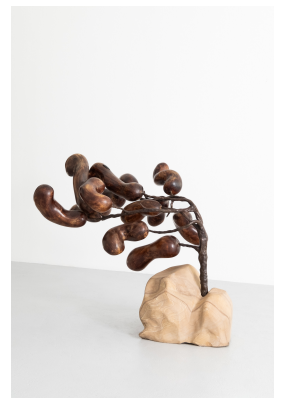

Setlhare Se Sekaka

Call for Price

Frame	None
Medium	Stone, Bronze, Wood and Tourmaline
Location	Cape Town, South Africa
Height	101.00 cm
Width	130.00 cm
Artist	Atang Tshikare
Year	2020