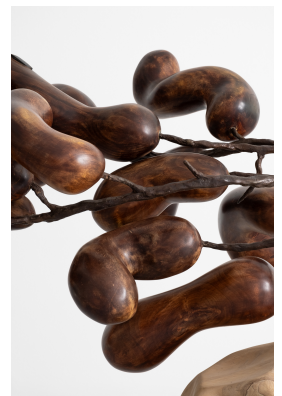

Setlhare Se Sekaka

Call for Price

Frame	None
Medium	Stone, Bronze, Wood and Tourmaline
Location	Cape Town, South Africa
Height	101.00 cm
Width	130.00 cm
Artist	Atang Tshikare
Year	2020