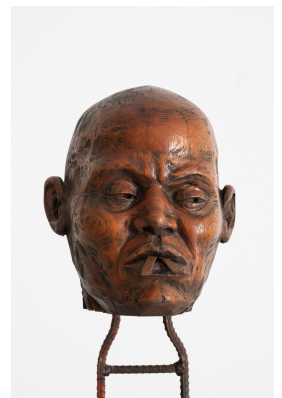

Bite your tongue

**R 50,000.00 ex.
vat**

Frame	None
Medium	Afzelia Wood, Steel Rod, Concrete and Iron Sheet
Location	Maputo, Mozambique
Height	65.00 cm
Width	25.00 cm
Artwork Width	40
Artist	Luis M.S. Santos
Year	2020