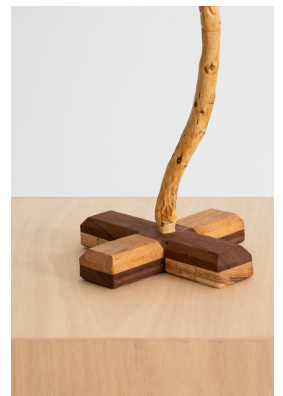

Ibhokwe Emaweni

R 20,000.00

Frame	None
Medium	Yellow Wood and Imbuia wood
Location	Cape Town, South Africa
Height	86.00 cm
Width	28.00 cm
Artwork Width	27.5
Artist	Thamsanqa Kiti
Year	2024