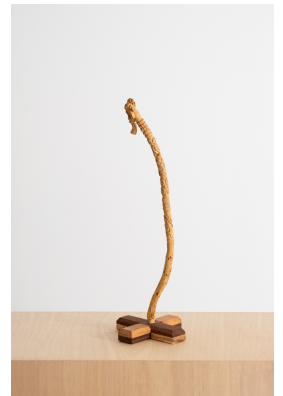

Ibhokwe Emaweni

R 20,000.00

Frame	None
Medium	Yellow Wood and Imbuia wood
Location	Cape Town, South Africa
Height	86.00 cm
Width	28.00 cm
Artwork Width	27.5
Artist	Thamsanqa Kiti
Year	2024