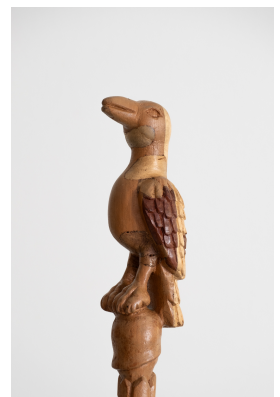

Njinji Intake Yasemanzini - Lulwaluko

R 20,000.00

Frame	None
Medium	Red Oak, Imbuia, Pine, Meranti and Yellow Wood
Location	Cape Town, South Africa
Height	114.50 cm
Width	27.00 cm
Artwork Width	27.5
Artist	Thamsanqa Kiti
Year	2024