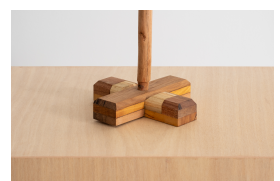

Njinji Intake Yasemanzini - Lulwaluko

R 20,000.00

Frame	None
Medium	Red Oak, Imbuia, Pine, Meranti and Yellow Wood
Location	Cape Town, South Africa
Height	114.50 cm
Width	27.00 cm
Artwork Width	27.5
Artist	Thamsanqa Kiti
Year	2024