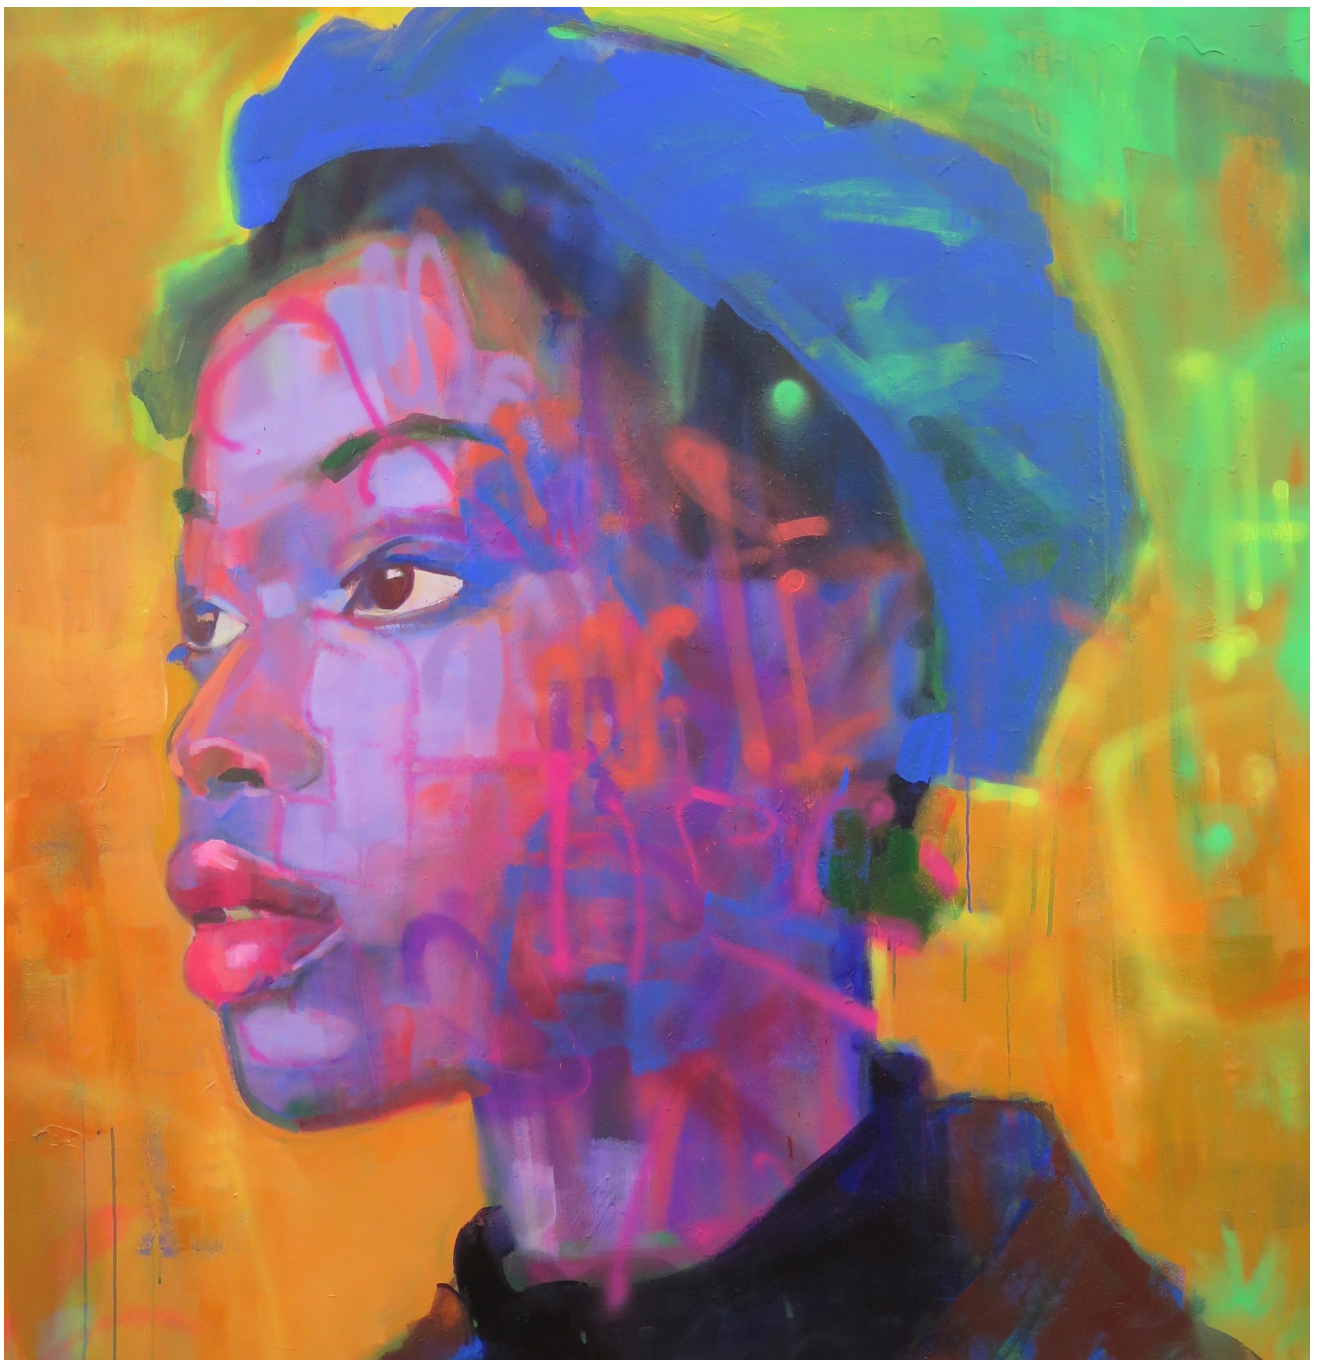

LONGEVIA

**R 147,000.00 ex.
vat**

Frame	None
Medium	Acrylic & Spray Paint on Canvas
Location	Cape Town, South Africa
Height	150.00 cm
Width	150.00 cm
Artist	Kilmany-Jo Liversage
Year	2024