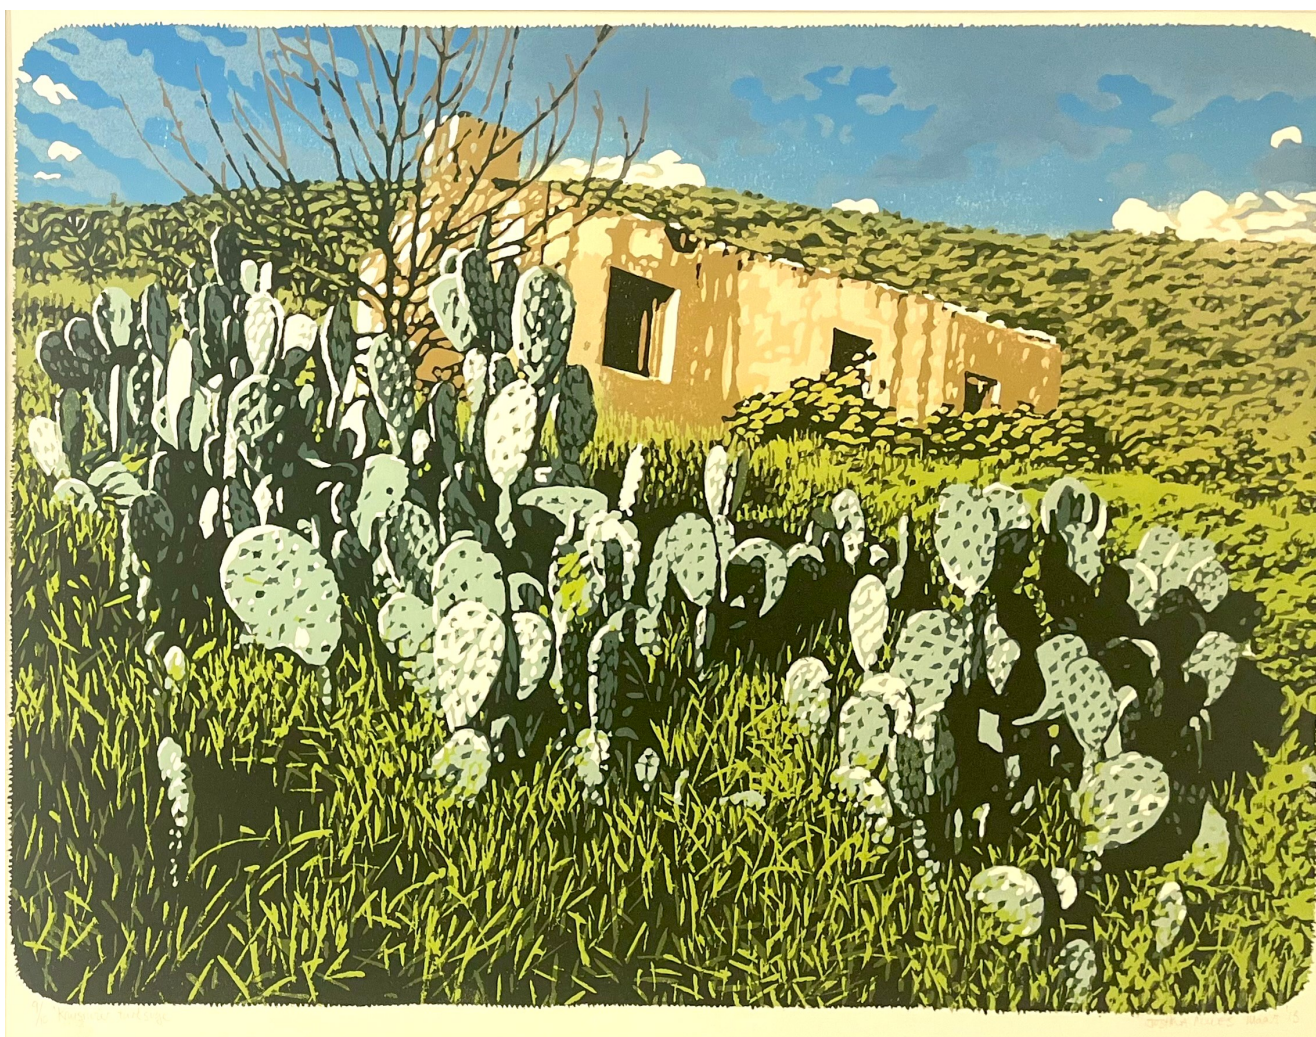

**Kruisrivier turksvye**

**R 11,826.00**

Joshua Miles, Kruisrivier turksvye, Reduction Woodcut, 50 x 66cm, Ed 9 of 10, 2015, Framed

Frame	black frame
Medium	Reduction Woodcut
Location	Johannesburg, South Africa
Height	50.00 cm
Width	66.00 cm
Artist	Joshua Miles
Year	2015