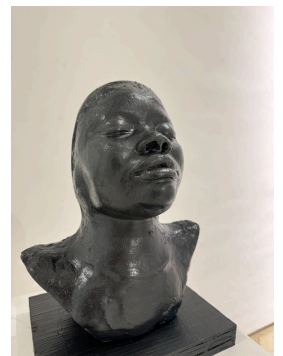

“Regal Reflection” (set of two)

R 26,000.00

Medium	Resin on Wood
Location	Johannesburg, South African
Height	22.00 cm
Width	25.00 cm
Artist	Rirhandzu Makhubele
Year	2021