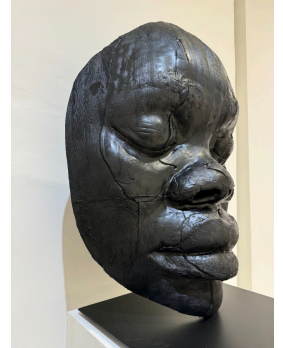

Quite reflection

R 56,000.00

Medium	Earthenware (Ceramic)
Location	Johannesburg, South African
Height	120.00 cm
Width	80.00 cm
Artist	Rirhandzu Makhubele
Year	2021