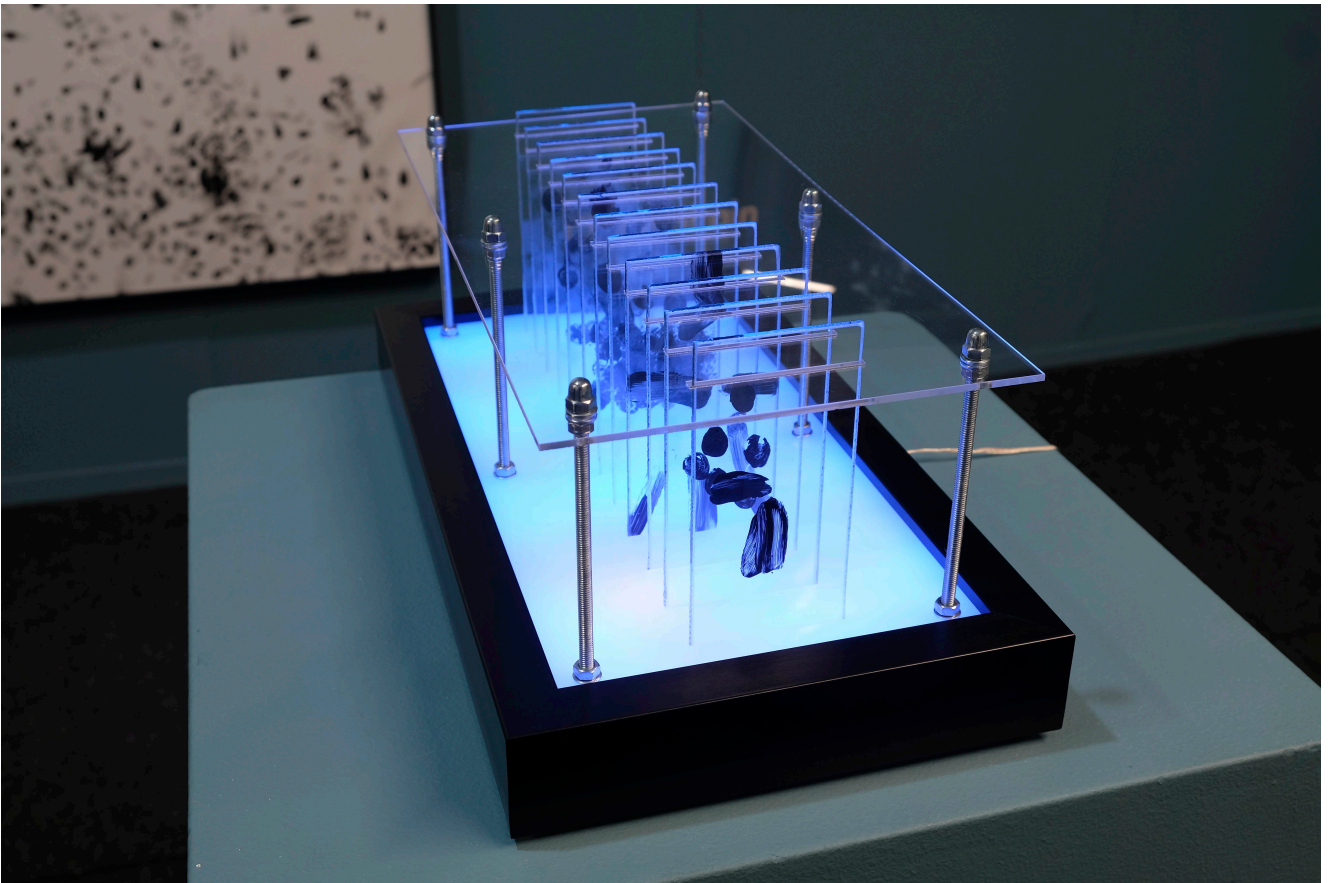

**A Dictionary of Common Touch Screen Gestures R 20,000.00**

Frame	None
Medium	Mixed-Media Lightbox Sculpture
Location	Johannesburg, South Africa
Height	19.00 cm
Width	24.00 cm
Artist	Chloë Shain
Year	2023