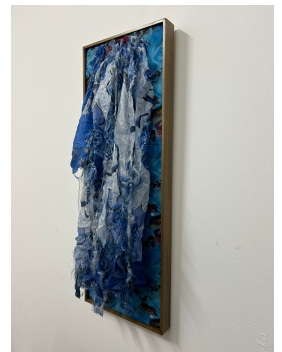

Flowers from the River

R 6,000.00

Medium	Chiffon Covered Mattress
Location	Johannesburg, South Africa
Height	126.00 cm
Width	45.00 cm
Artist	Refiloe Namise
Year	2024