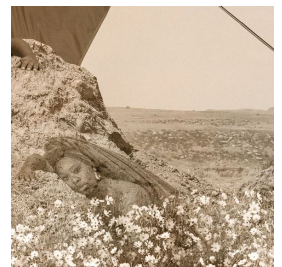

RIP To My Shame

R 9,500.00

Frame	None
Edition Size	10
Medium	Digital Collage Print on Ilford Galerie Textured Silk 270g
Location	Durban, South Africa
Height	29.70 cm
Width	42.00 cm
Artist	Puleng Mongale
Year	2024