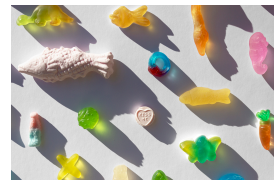

**X marks the spot**

**R 38,000.00**

Frame	None
Medium	Hand-cast Resin Sweets
Location	Cape Town, South Africa
Height	82.00 cm
Width	82.00 cm
Artist	Geena Wilkinson
Year	2024