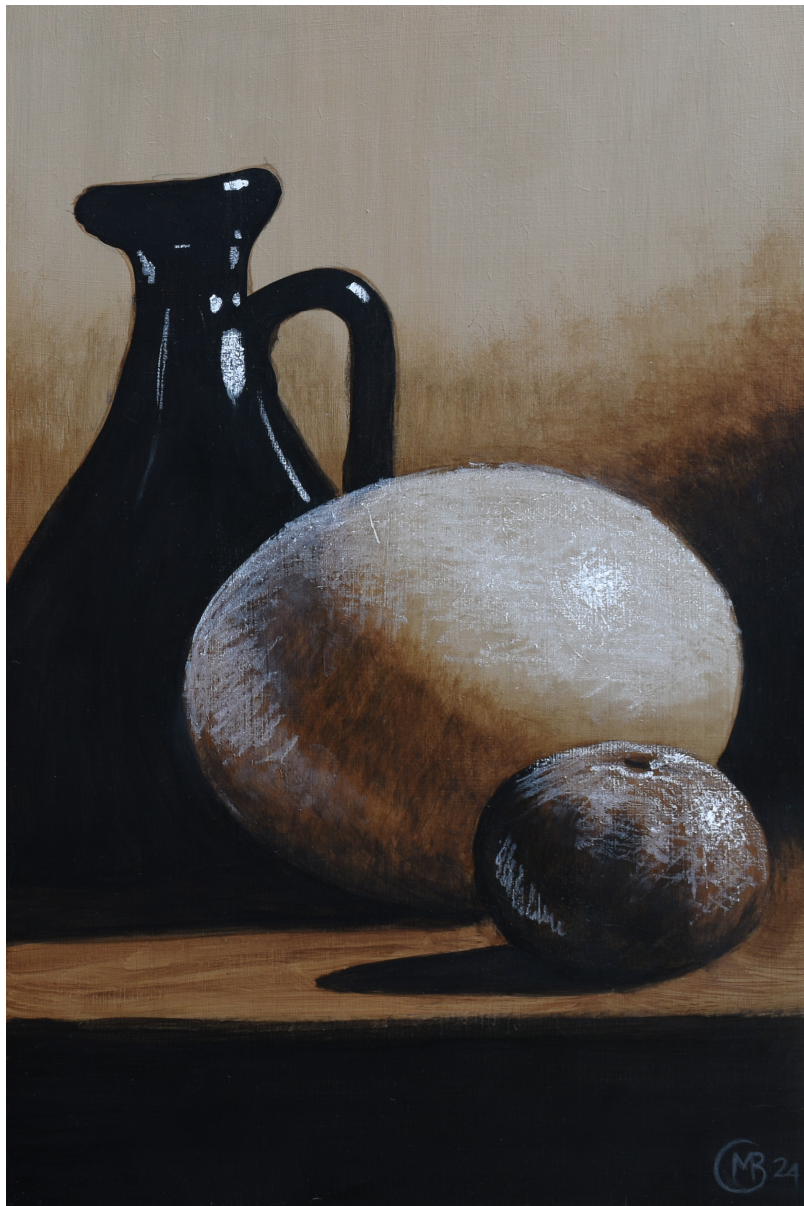

**Ostrich egg study**

**R 4,000.00**

Medium	Acrylic & Chalk on Hardboard
Location	Johannesburg, South Africa
Height	40.00 cm
Width	30.00 cm
Artist	Matthew Blackburn
Year	2024