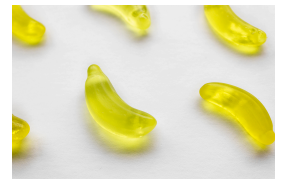

**Unpeeling the banana**

**R 9,000.00**

Frame	None
Medium	Hand-cast Resin Sweets
Location	Cape Town, South Africa
Height	21.00 cm
Width	21.00 cm
Artist	Geena Wilkinson
Year	2024