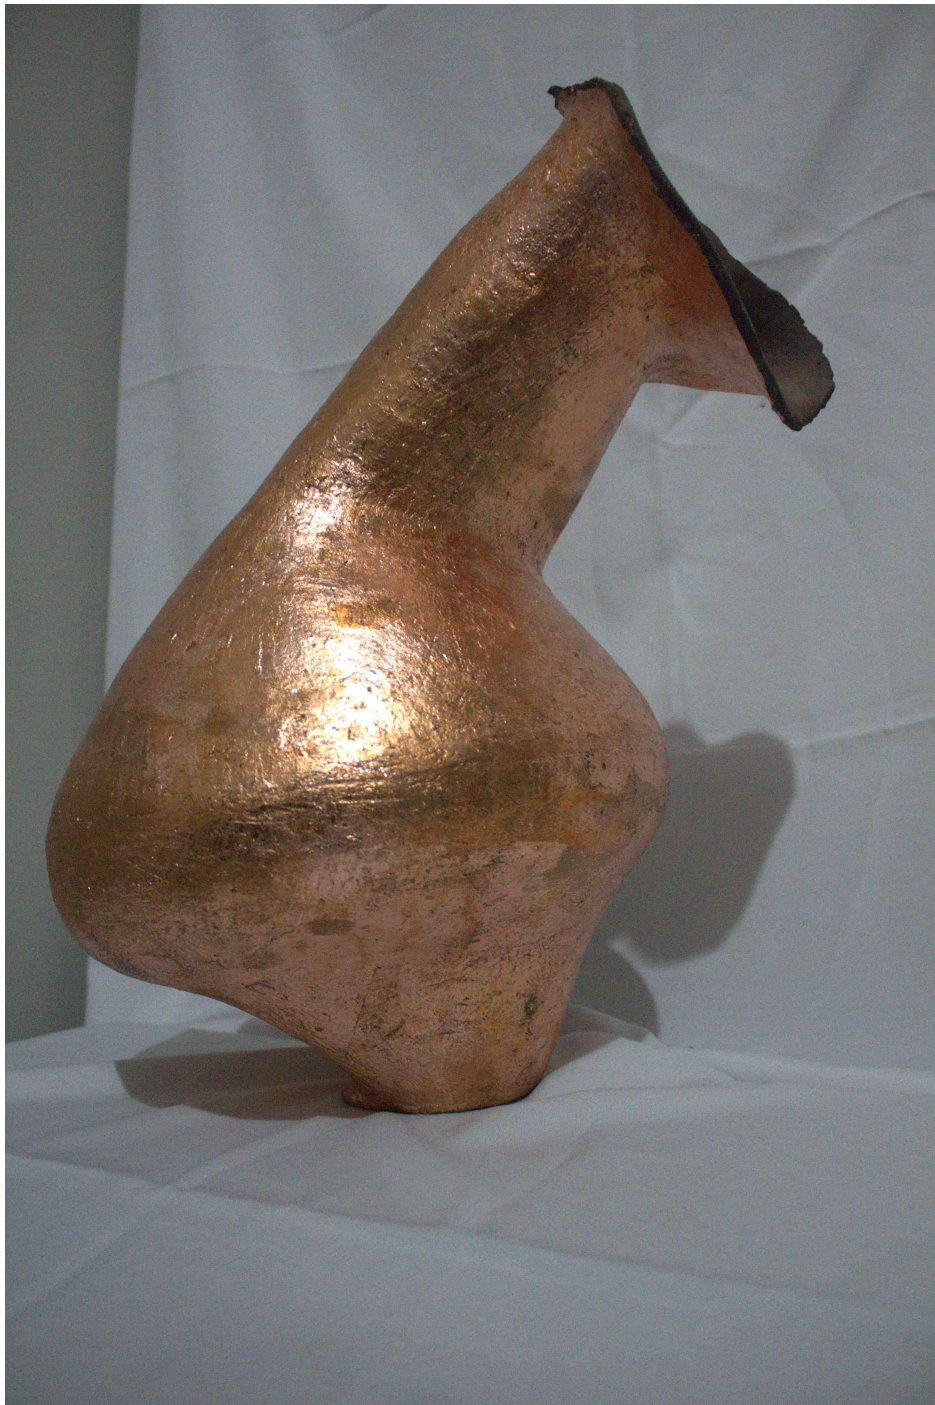

ISICHOLO

R 58,000.00

Frame	None
Medium	Terracotta Clay, Smoke Fired with Copper Leaf
Location	Johannesburg, South Africa
Height	39.00 cm
Width	50.00 cm
Artist	Khulekani Magudulela
Year	2023