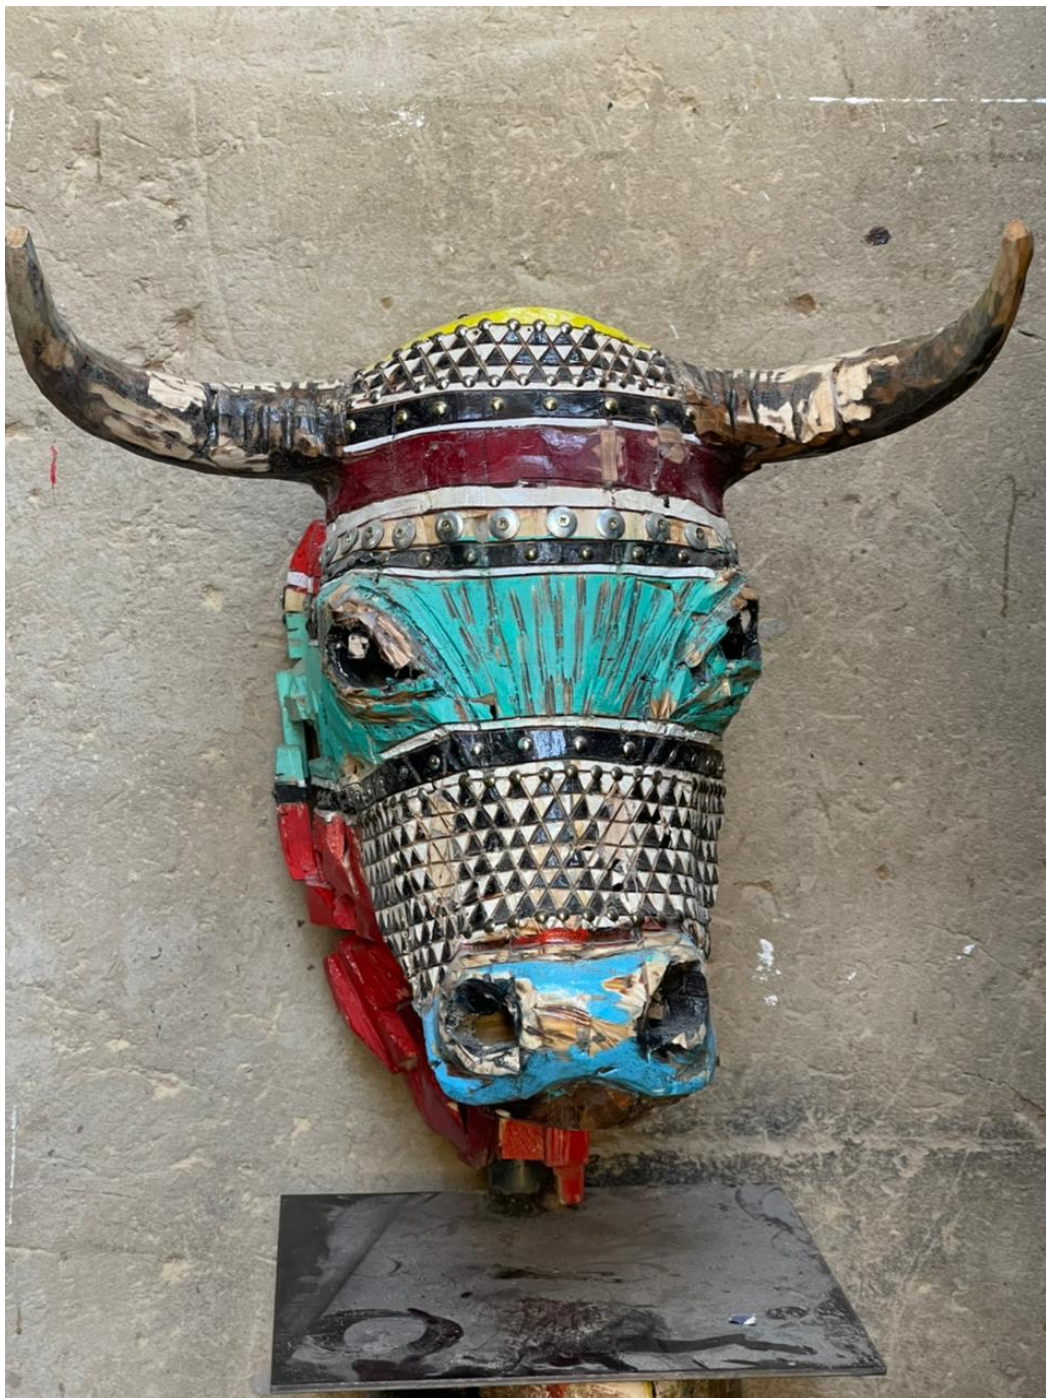

JAMLUDE KA SOMPISI

R 150,000.00

Frame	None
Medium	Mixed Medium
Location	Johannesburg, South Africa
Height	74.00 cm
Width	62.00 cm
Artist	Ndabuko Ntuli
Year	2024