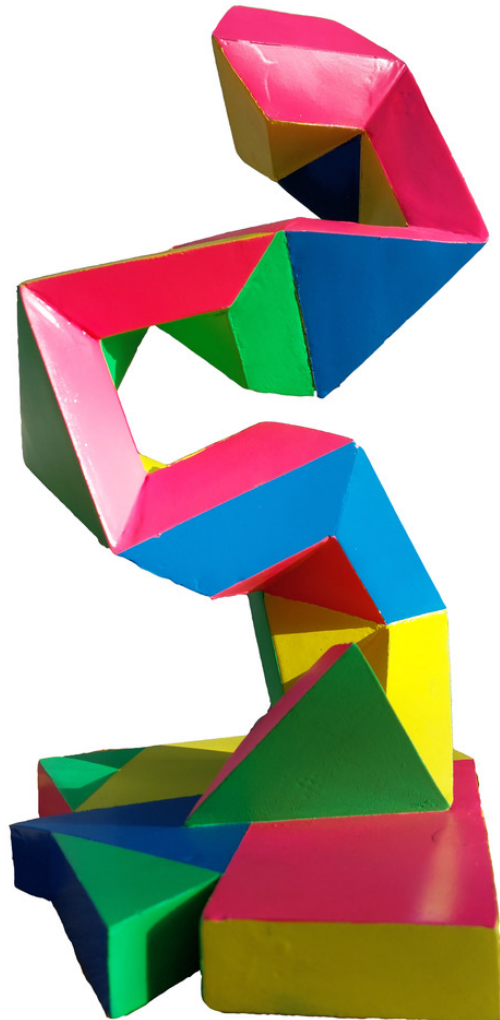

Amaskopas

R 31,492.80

Frame	None
Medium	Spray-paint on Pine Wood.
Location	Johannesburg, South Africa
Height	42.00 cm
Width	19.00 cm
Artist	Sandile Radebe
Year	2021