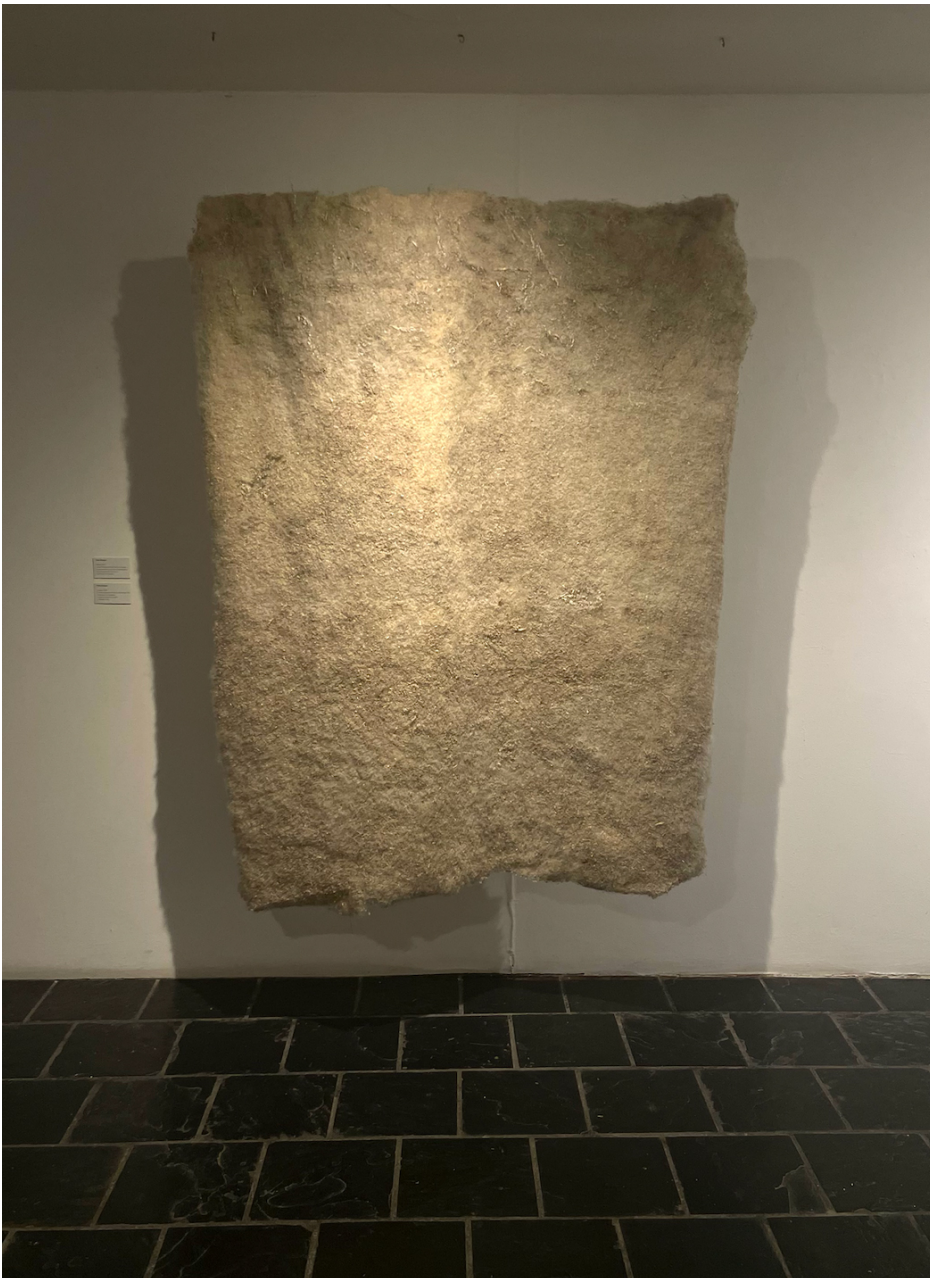

Gather

**R 28,000.00 ex.
vat**

Frame	None
Medium	Collected Wild Grass (Paarl), Sheep Fleece (Poznań), Alpaca Fleece (Paarl), Acrylic Fleece (Johannesburg) & Polyester Net (Belville)
Location	Cape Town, South Africa
Height	160.00 cm
Width	133.00 cm
Artist	Nina Kruger
Year	2024