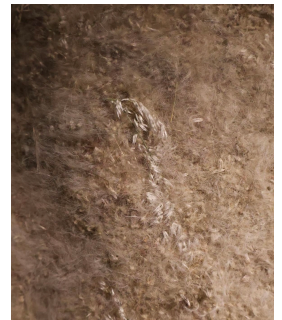

Gather

**R 28,000.00 ex.
vat**

Frame	None
Medium	Collected Wild Grass (Paarl), Sheep Fleece (Poznań), Alpaca Fleece (Paarl), Acrylic Fleece (Johannesburg) & Polyester Net (Belville)
Location	Cape Town, South Africa
Height	160.00 cm
Width	133.00 cm
Artist	Nina Kruger
Year	2024