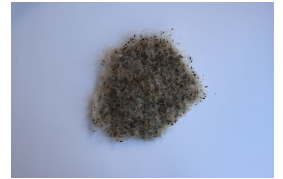

## Felted Fragment 1

R 3,200.00 ex. vat

Medium	Collected Clematis Virginiana Seeds (Poznań), Alpaca Fleece (Paarl) Acrylic Fleece (JHB) & Polyester Net (Knysna)
Location	Cape Town, South Africa
Height	17.00 cm
Width	17.00 cm
Artist	Nina Kruger
Year	2024