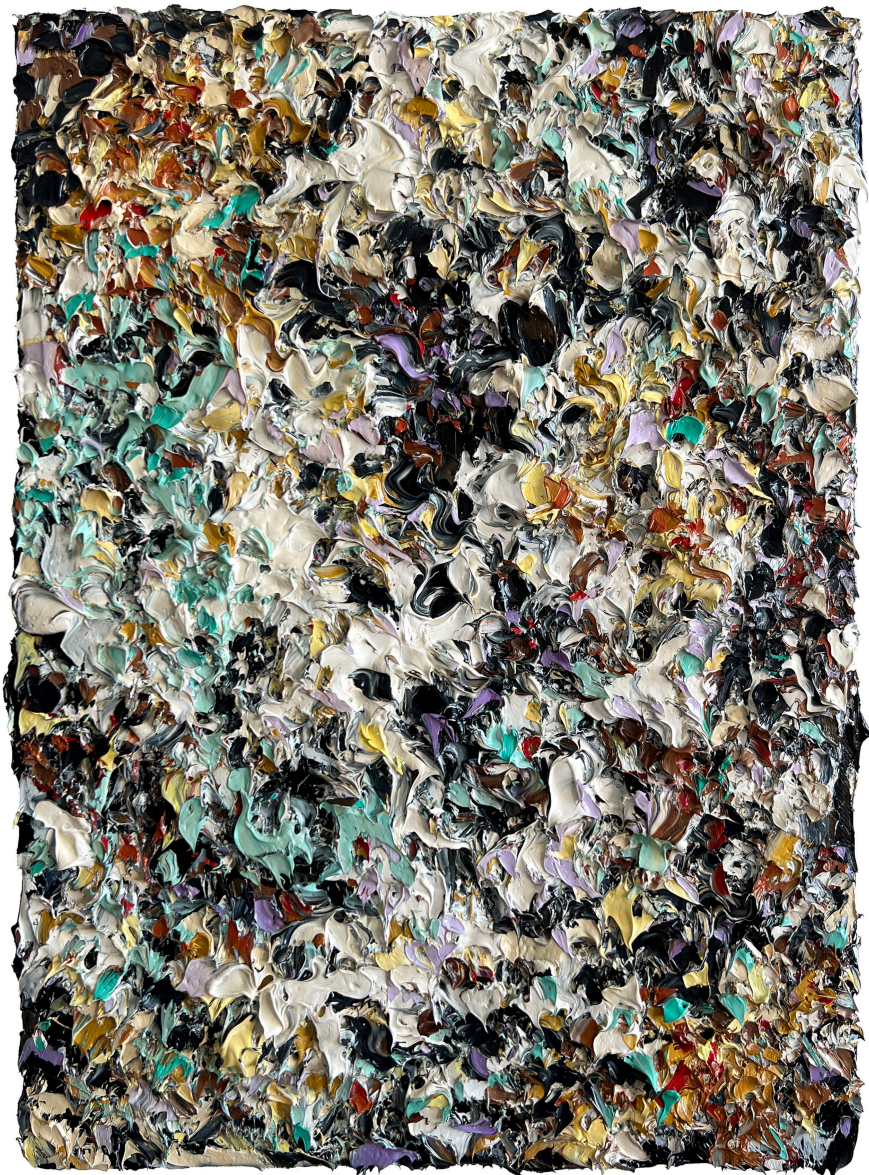

Maelstrom

R 6,800.00 ex. vat

Frame	None
Medium	Oil on Canvas
Location	Cape Town, South Africa
Height	42.00 cm
Width	30.00 cm
Artist	Sera Holland
Year	2024