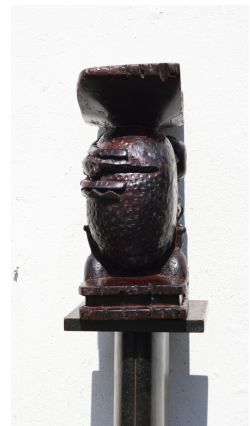

eMbo

**R 70,000.00 ex.
vat**

Medium	Railway Sleeper
Height	30.00 cm
Width	24.00 cm
Artist	Phahlo Monroe Mtangai
Year	2023