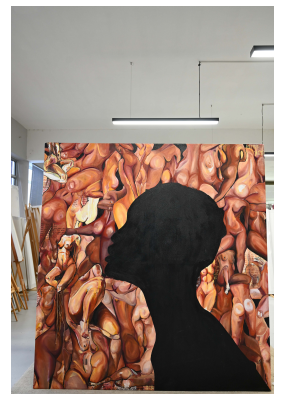

Jione (See yourself)

**R 57,000.00 ex.
vat**

Medium	Acrylic paint, pastels, inks, coffee & tea stains, pencil, chalk and crayon black glass mirror silhouette.
Location	Cape Town, South Africa
Height	160.00 cm
Width	150.00 cm
Artist	Sarafina Naisula
Year	2024