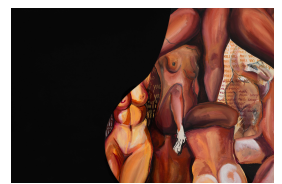

Jione (See yourself)

**R 57,000.00 ex.
vat**

Medium	Acrylic paint, pastels, inks, coffee & tea stains, pencil, chalk and crayon black glass mirror silhouette.
Location	Cape Town, South Africa
Height	160.00 cm
Width	150.00 cm
Artist	Sarafina Naisula
Year	2024